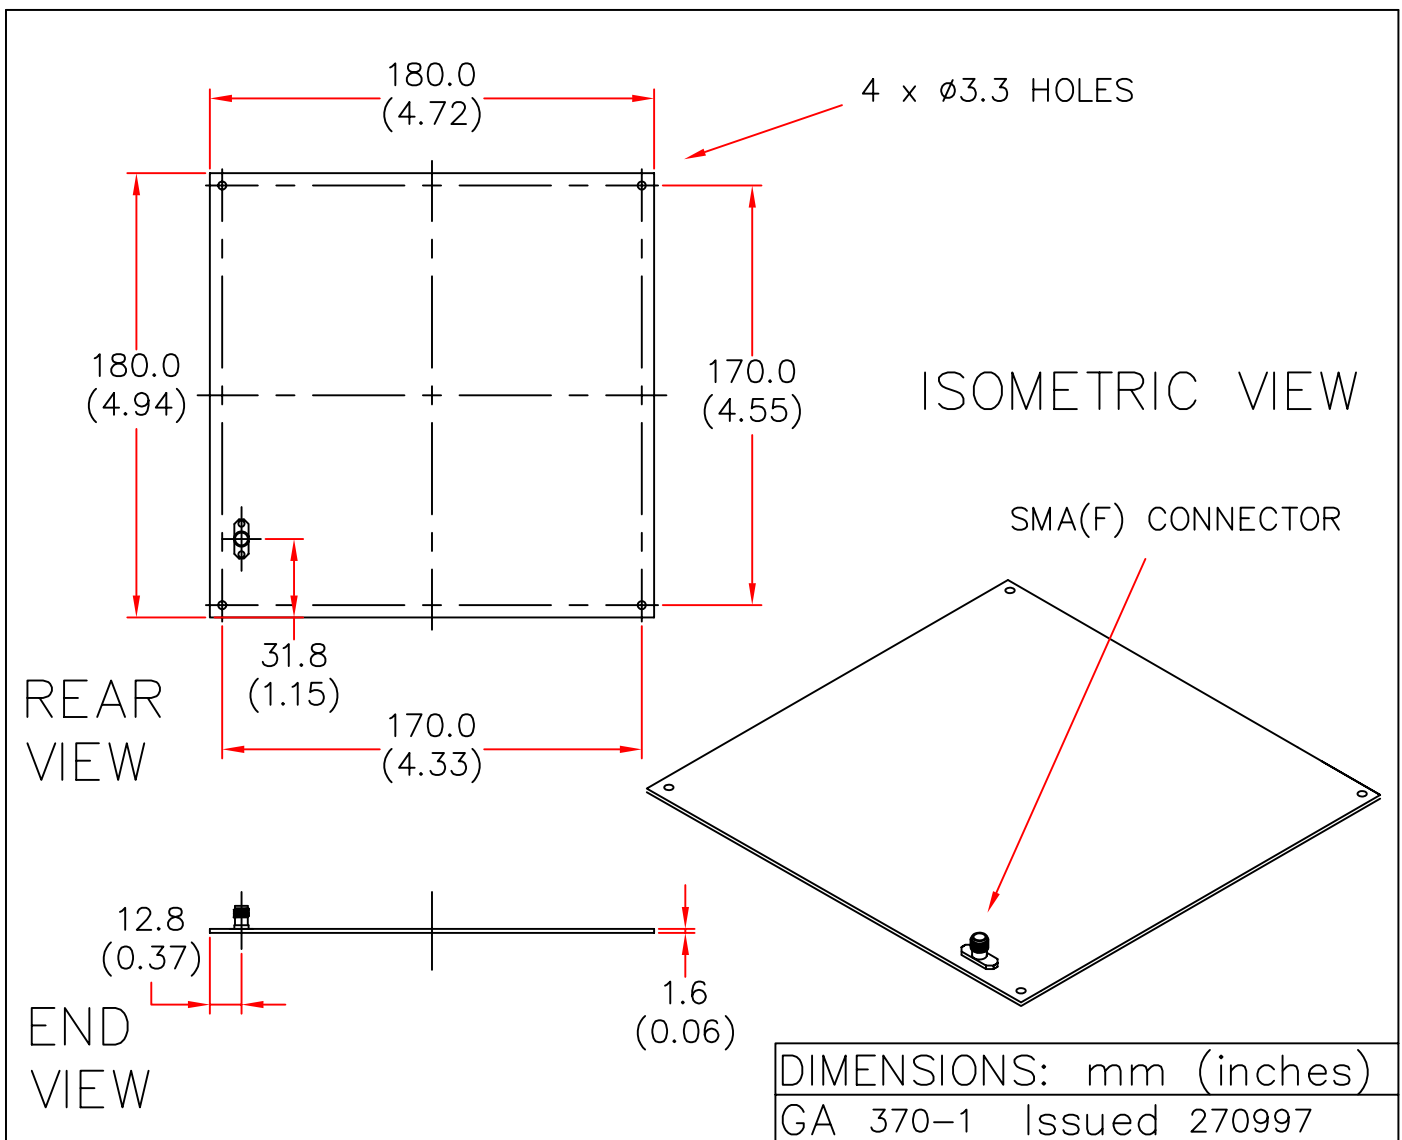

EUROPEAN ANTENNAS

PATCH ANTENNA

MODEL: PA5-915V/370

FREQUENCY: 910 - 920 MHz	GAIN: 5 dBi
POLARISATION: Linear (Vertical)	BEAMWIDTH: 76° x 76°
CROSS POLAR: 20 W	VSWR: 2.5 : 1 Max
POWER RATING: 5 W	FRONT TO BACK: 25 dB
TEMPERATURE: -20°C to +50°C	MASS: 100 g/4 oz
FINISH: Matt Black	WIND LOADING: N/A