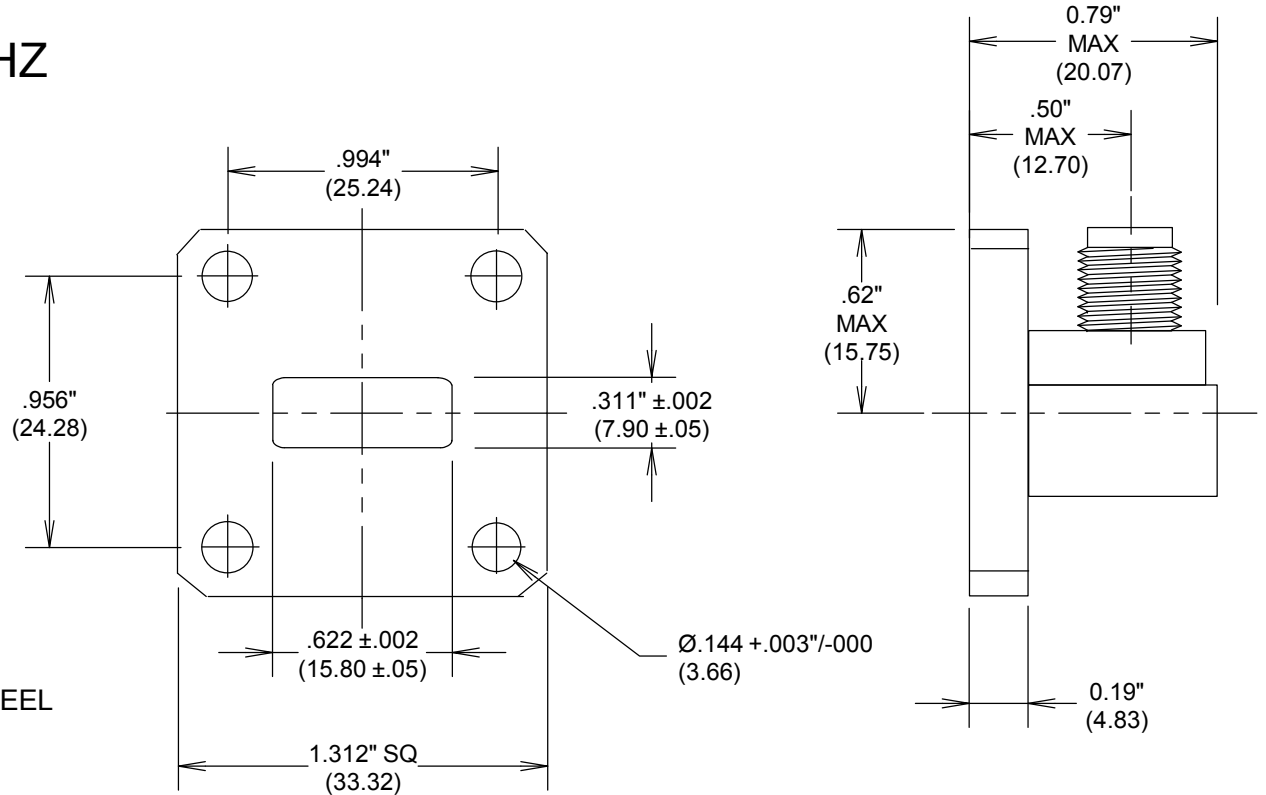

## SPECIFICATIONS

### MEASUREMENTS BELOW ARE TYPICAL

ALL DIMENSIONS IN inches(MM) Typical

**FAIRVIEW MICROWAVE INC.**

ALLEN, TX 75013 WWW.FAIRVIEWMICROWAVE.COM

TITLE

**WR62 TO SMA/F 12.4-18 GHZ**

SIZE	CAGE CODE	DWG NO	REV
<b>A</b>	<b>3FKR5</b>	<b>62AC206</b>	--