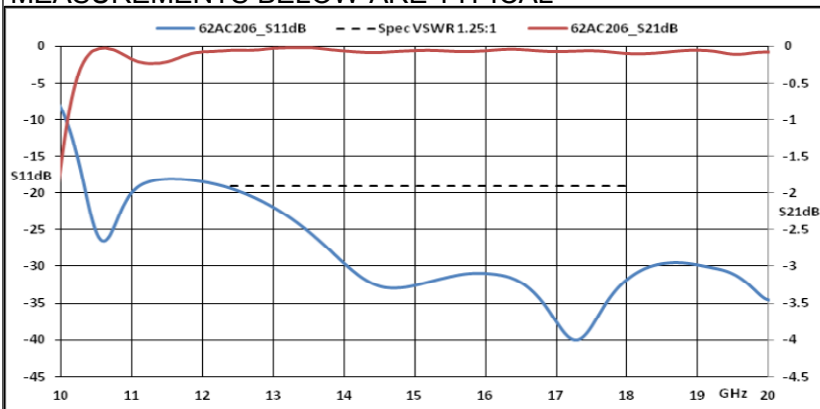

MEASUREMENTS BELOW ARE TYPICAL

ALL DIMENSIONS IN inches(MM) Typical

FAIRVIEW MICROWAVE INC.

ALLEN, TX 75013 WWW.FAIRVIEWMICROWAVE.COM

TITLE

WR62 TO SMA/F 12.4-18 GHZ

SIZE	CAGE CODE	DWG NO	REV
A	3FKR5	62AC206	--

SCALE

SHEET