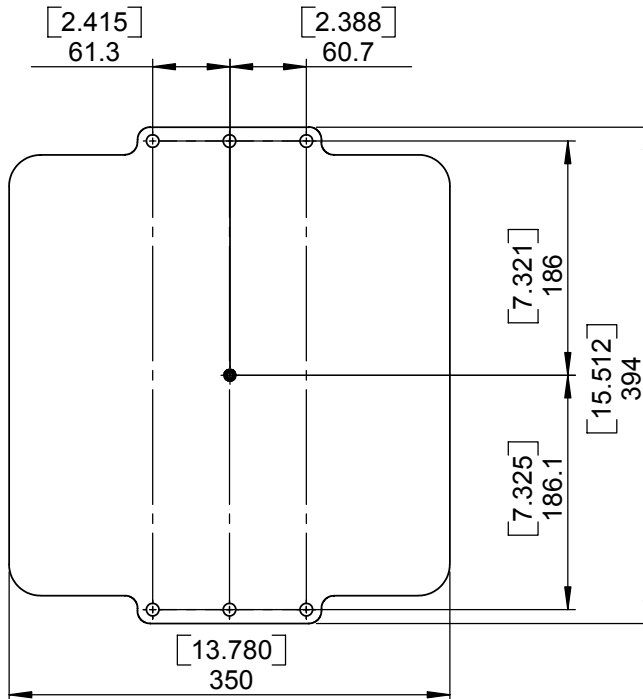

EUROPEAN ANTENNAS

Excellence through design
Creative in concept

FLAT PANEL ANTENNA

MODEL: FPA23-69V/1267

FREQUENCY:	6.4-7.4 GHz	GAIN:	25.5 dBi TYP
POLARISATION:	Linear (Vertical)	BEAMWIDTH:	7.6° (Az) x 7.4° (El)
CROSS POLAR:	>20dB TYP	VSWR:	<2:1
POWER RATING:	10 W	FRONT TO BACK:	>50dB
TEMPERATURE:	-40° to +60°C	MASS:	2.0 Kg / 4.4 lbs
FINISH:	Gloss White Radome, Alocrom 1200	WIND LOADING:	22.37 Kg / 49.21 lbs @ 100 mph

BASE VIEW

SMA(F) CONNECTOR

SIDE VIEW

ISOMETRIC VIEW

GA: 1267-1 | Issued: 24/01/06 | DIMENSIONS: mm (inches) | L

EUROPEAN ANTENNAS LTD.
LAMBDA HOUSE, CHEVELEY
NEWMARKET, SUFFOLK, CB8 9RG,
UNITED KINGDOM

Certificate No 9268