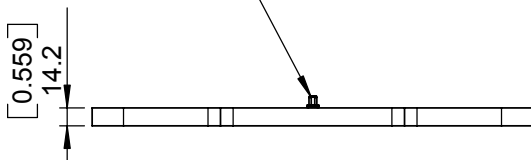

EUROPEAN ANTENNAS

Excellence through design
Creative in concept

FLAT PANEL ANTENNA

MODEL: FPA23-69V/1267

FREQUENCY:	6.4-7.4 GHz	GAIN:	25.5 dBi TYP
POLARISATION:	Linear (Vertical)	BEAMWIDTH:	7.6° (Az) x 7.4° (El)
CROSS POLAR:	>20dB TYP	VSWR:	<2:1
POWER RATING:	10 W	FRONT TO BACK:	>50dB
TEMPERATURE:	-40° to +60°C	MASS:	2.0 Kg / 4.4 lbs
FINISH:	Gloss White Radome, Alocrom 1200	WIND LOADING:	22.37 Kg / 49.21 lbs @ 100 mph

BASE VIEW

SMA(F) CONNECTOR

SIDE VIEW

ISOMETRIC VIEW

GA: 1267-1 | Issued: 24/01/06 | DIMENSIONS: mm (inches) | L

EUROPEAN ANTENNAS LTD.
LAMBDA HOUSE, CHEVELEY
NEWMARKET, SUFFOLK, CB8 9RG,
UNITED KINGDOM

Certificate No 9268