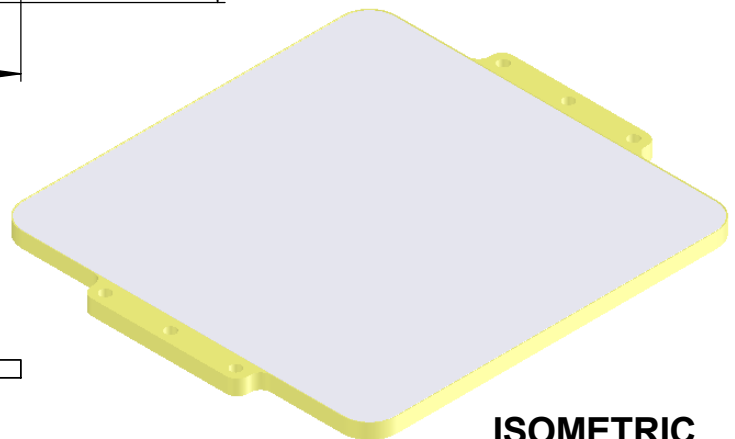

EUROPEAN ANTENNAS

Excellence through design
Creative in concept

FLAT PANEL ANTENNA

MODEL: FPA23-69V/1267

FREQUENCY:	6.4-7.4 GHz	GAIN:	25.5 dBi TYP
POLARISATION:	Linear (Vertical)	BEAMWIDTH:	7.6° (Az) x 7.4° (El)
CROSS POLAR:	>20dB TYP	VSWR:	<2:1
POWER RATING:	10 W	FRONT TO BACK:	>50dB
TEMPERATURE:	-40° to +60°C	MASS:	2.0 Kg / 4.4 lbs
FINISH:	Gloss White Radome, Alocrom 1200	WIND LOADING:	22.37 Kg / 49.21 lbs @ 100 mph

BASE VIEW

SMA(F) CONNECTOR

SIDE VIEW

ISOMETRIC VIEW

GA: 1267-1 | Issued: 24/01/06 | DIMENSIONS: mm (inches) | L

EUROPEAN ANTENNAS LTD.
LAMBDA HOUSE, CHEVELEY
NEWMARKET, SUFFOLK, CB8 9RG,
UNITED KINGDOM

Certificate No 9268