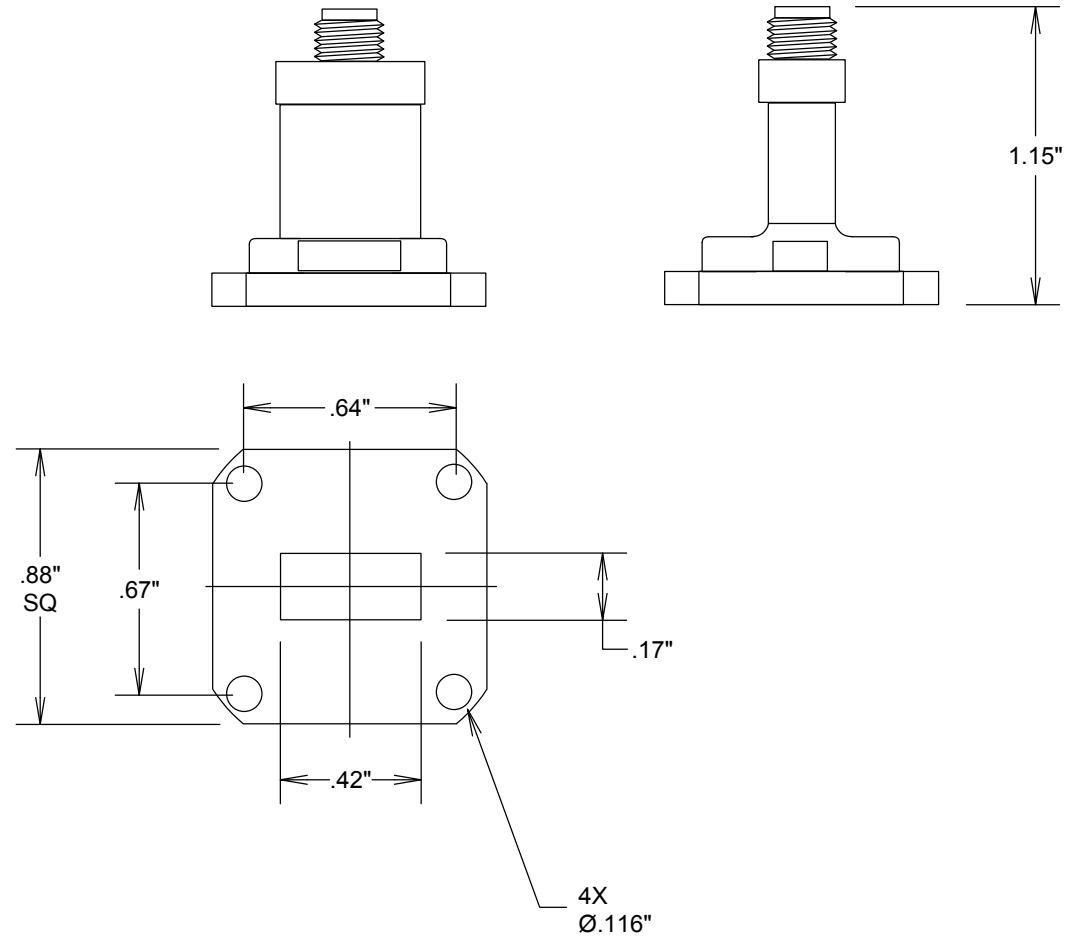

## SPECIFICATIONS

### MATERIALS:

BODY: ALUMINUM  
BODY FINISH: IRRIDITE

**FAIRVIEW MICROWAVE INC.**

ALLEN, TX 75013 WWW.FAIRVIEWMICROWAVE.COM

TITLE

**WR42 TO 2.92/F 18-26.5 GHZ**

SIZE CAGE CODE DWG NO

**A**

**3FKR5**

**42AEL86**

REV

--

SCALE

SHEET