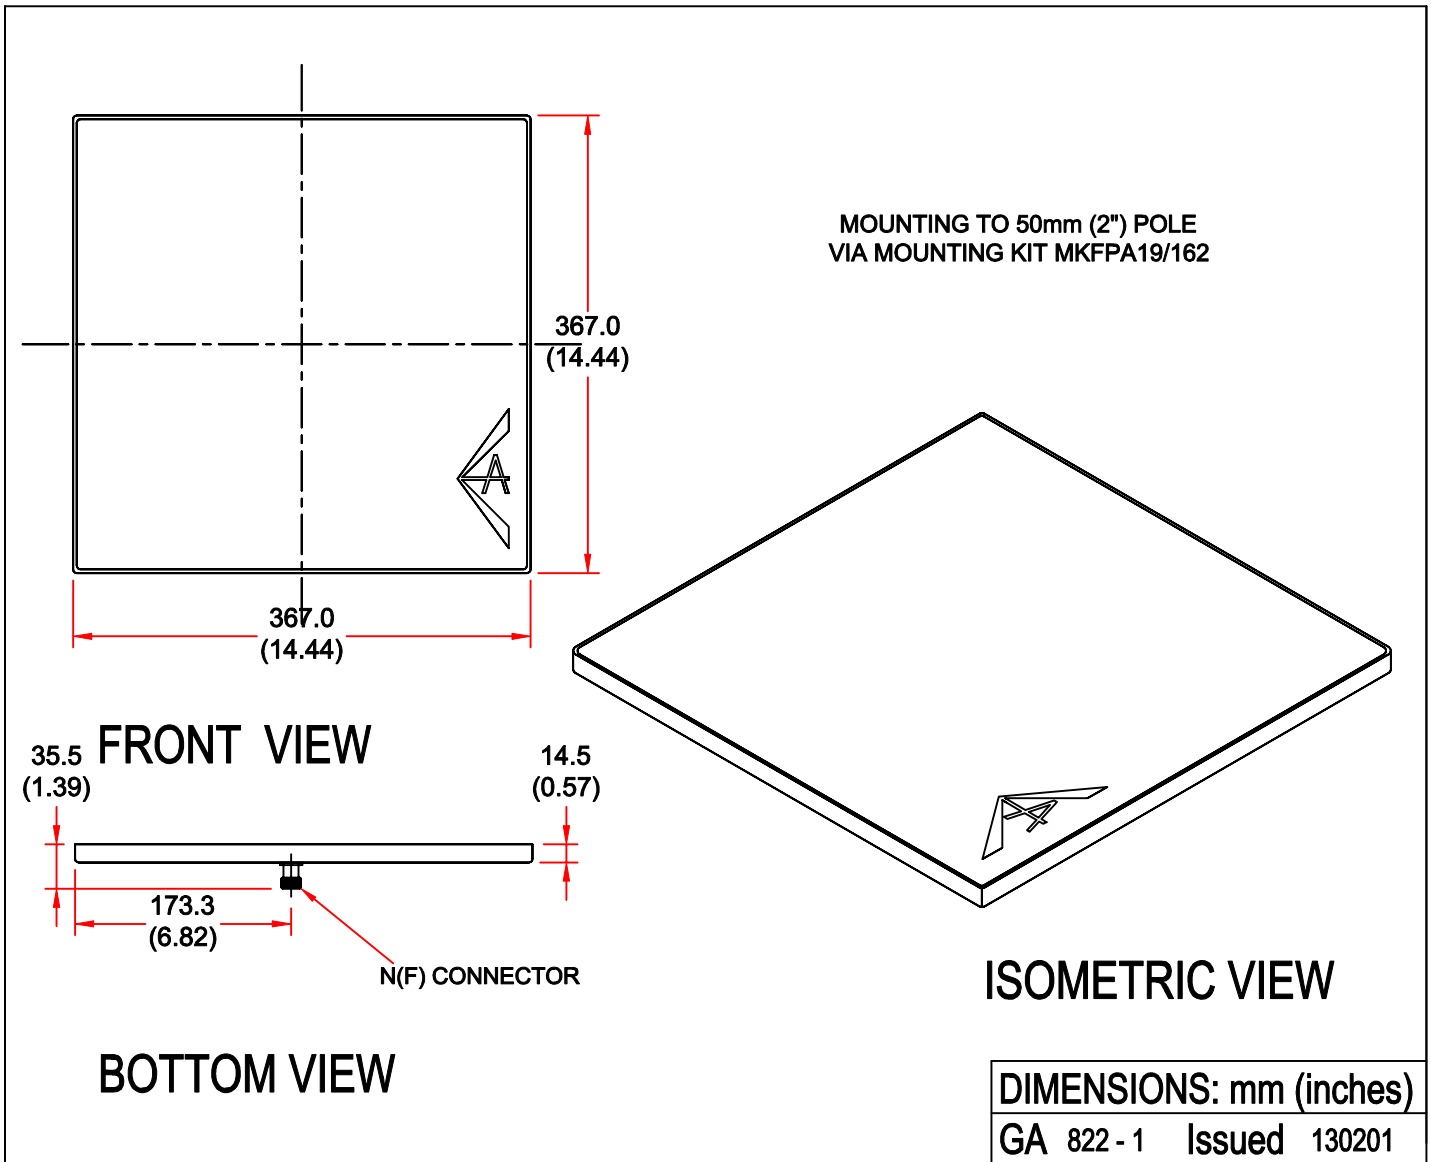

EUROPEAN ANTENNAS

Excellence through design
Creative in concept

FLAT PANEL ANTENNA

MODEL: FPA19-24L/822

FREQUENCY:	2.30 - 2.60 GHz	GAIN:	19 dBi
POLARISATION:	Left Hand Circular	BEAMWIDTH:	18° (Azimuth) x 18° (Elevation)
AXIAL RATIO:	3 dB (Typical)	VSWR:	1.5:1 (Max) into 50 Ohms
POWER RATING:	20 W	FRONT TO BACK:	30 dB
TEMPERATURE:	-20°C to +50°C	MASS:	2.0 Kg / 4.4 lbs
RADOME:	Gloss White	WIND LOADING:	21.9 Kg / 48/1 lbs @ 100 mph