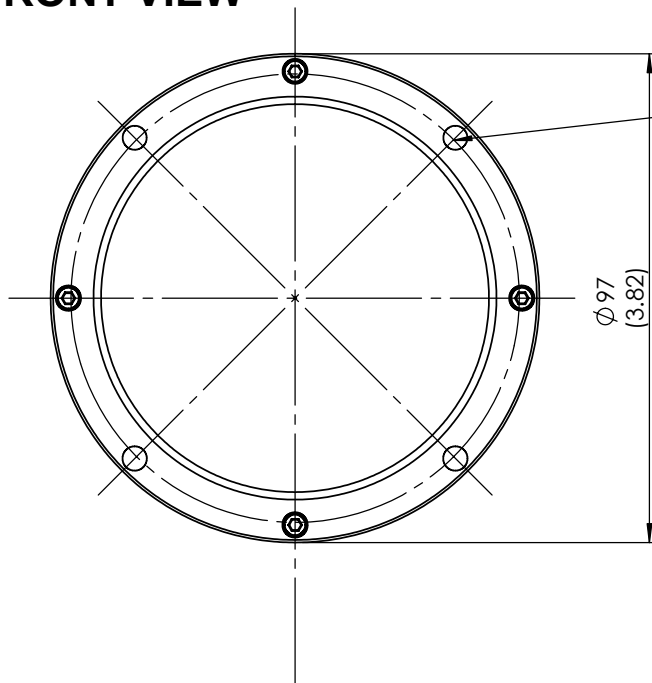

EUROPEAN ANTENNAS

Excellence through design
Creative in concept

LOW PROFILE ANTENNA

MODEL: LPA7X-25R/861

FREQUENCY:	2.30 - 2.70 GHz	GAIN:	7.7 dBiC
POLARISATION:	R.H.Circular	BEAMWIDTH:	70° (Az) x 70° (El)
AXIAL RATIO:	3 dB Typ	VSWR:	1.5:1 Typ, 1.67:1 Max
POWER RATING:	10 W	FRONT TO BACK:	20 dB Typ
TEMPERATURE:	-20°C to +50°C	MASS:	0.33 Kg / 0.73 lbs
FINISH:	Alocrom 1200 & Matt Black	WIND LOADING:	0.05 Kg / 0.11 lbs @ 100 mph

FRONT VIEW

MOUNTING VIA 4 x
Ø 4.8 HOLES
ON 90.0 PCD

ISOMETRIC VIEW

END VIEW

N(F) CONNECTOR

DIMENSIONS: mm (inches)

GA: 0861-1 Issued:250202

EUROPEAN ANTENNAS LTD.