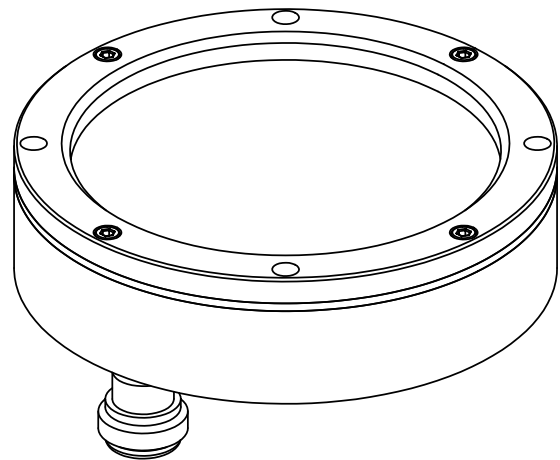

EUROPEAN ANTENNAS

Excellence through design
Creative in concept

LOW PROFILE ANTENNA

MODEL: LPA7X-25R/861

FREQUENCY:	2.30 - 2.70 GHz	GAIN:	7.7 dBiC
POLARISATION:	R.H.Circular	BEAMWIDTH:	70° (Az) x 70° (El)
AXIAL RATIO:	3 dB Typ	VSWR:	1.5:1 Typ, 1.67:1 Max
POWER RATING:	10 W	FRONT TO BACK:	20 dB Typ
TEMPERATURE:	-20°C to +50°C	MASS:	0.33 Kg / 0.73 lbs
FINISH:	Alocrom 1200 & Matt Black	WIND LOADING:	0.05 Kg / 0.11 lbs @ 100 mph

FRONT VIEW

MOUNTING VIA 4 x
Ø 4.8 HOLES
ON 90.0 PCD

ISOMETRIC VIEW

END VIEW

N(F) CONNECTOR

DIMENSIONS: mm (inches)

GA: 0861-1 Issued:250202

EUROPEAN ANTENNAS LTD.