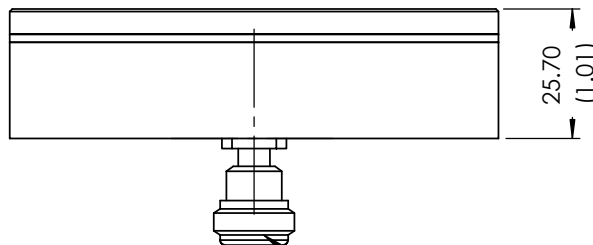

EUROPEAN ANTENNAS

Excellence through design
Creative in concept

LOW PROFILE ANTENNA

MODEL: LPA7X-25R/861

FREQUENCY:	2.30 - 2.70 GHz	GAIN:	7.7 dBiC
POLARISATION:	R.H.Circular	BEAMWIDTH:	70° (Az) x 70° (El)
AXIAL RATIO:	3 dB Typ	VSWR:	1.5:1 Typ, 1.67:1 Max
POWER RATING:	10 W	FRONT TO BACK:	20 dB Typ
TEMPERATURE:	-20°C to +50°C	MASS:	0.33 Kg / 0.73 lbs
FINISH:	Alocrom 1200 & Matt Black	WIND LOADING:	0.05 Kg / 0.11 lbs @ 100 mph

FRONT VIEW

MOUNTING VIA 4 x
Ø 4.8 HOLES
ON 90.0 PCD

ISOMETRIC VIEW

END VIEW

N(F) CONNECTOR

DIMENSIONS: mm (inches)

GA: 0861-1 Issued:250202

EUROPEAN ANTENNAS LTD.