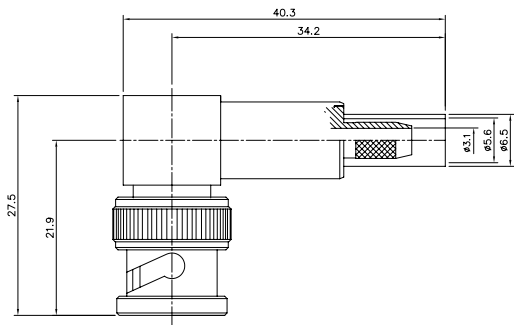

**PART #**  
BNC-4000-1005

(BNC Panel Jack-4 Hole Cable-UT 141)

**PART #**  
BNC-4000-1003

(BNC B/Head Rear Mount Jack Cable-UT 141)

**PART #**  
BNC-4000-1006

**(BNC Straight Plug  
Cable-RG 58)**

**PART #**  
BNC-4000-2001

**(BNC Straight Jack  
Cable-RG 58, 141)**

**PART #**  
BNC-4000-1007

**(BNC Straight Plug  
Cable-RG 400, 223)**

**PART #**  
BNC-4000-2002

**(BNC R/Angle Plug  
Cable-RG 178)**

**PART #**  
BNC-4000-2004

**(BNC Straight Plug  
Cable-RG 214)**

**PART #**  
BNC-4000-2003

**(BNC R/Angle Plug  
Cable-RG 400, 223)**

**PART #**  
BNC-4000-2005