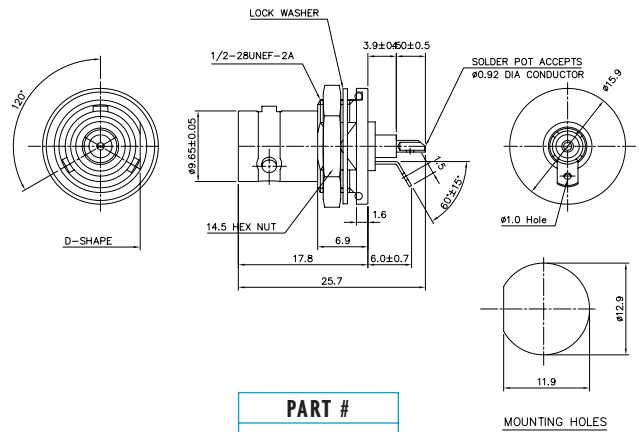

(BNC Panel-2 Hole Turret Terminal)

**PART #**  
BNC-4000-1001

(BNC 4 Hole Jack Solder Pot)

**PART #**  
BNC-4000-1004

(BNC Panel Jack-4 Hole Cable-UT 085)

**PART #**  
BNC-4000-1002

(BNC B/Head Rear Mount Jack Solder Pot)

**PART #**  
BNC-4000-1005

(BNC Panel Jack-4 Hole Cable-UT 141)

**PART #**  
BNC-4000-1003

(BNC B/Head Rear Mount Jack Cable-UT 141)

**PART #**  
BNC-4000-1006

**(BNC Straight Plug  
Cable-RG 58)**

**PART #**  
BNC-4000-2001

**(BNC Straight Jack  
Cable-RG 58, 141)**

**PART #**  
BNC-4000-1007

**(BNC Straight Plug  
Cable-RG 400, 223)**

**PART #**  
BNC-4000-2002

**(BNC R/Angle Plug  
Cable-RG 178)**

**PART #**  
BNC-4000-2004

**(BNC Straight Plug  
Cable-RG 214)**

**PART #**  
BNC-4000-2003

**(BNC R/Angle Plug  
Cable-RG 400, 223)**

**PART #**  
BNC-4000-2005