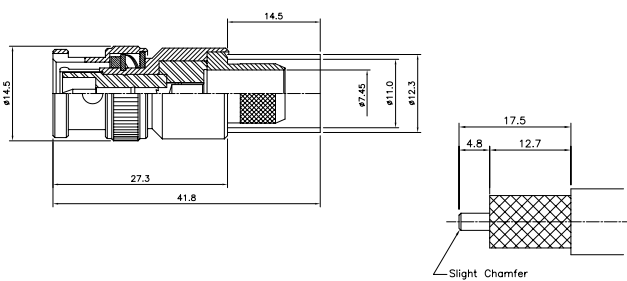

**(BNC Straight Plug
Cable-RG 214)**