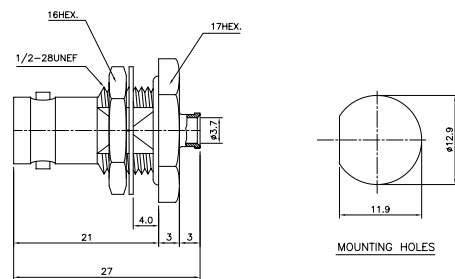

(BNC Panel-2 Hole Turret Terminal)

**PART #**  
BNC-4000-1001

(BNC 4 Hole Jack Solder Pot)

**PART #**  
BNC-4000-1004

(BNC Panel Jack-4 Hole Cable-UT 085)

**PART #**  
BNC-4000-1002

(BNC B/Head Rear Mount Jack Solder Pot)

**PART #**  
BNC-4000-1005

(BNC Panel Jack-4 Hole Cable-UT 141)

**PART #**  
BNC-4000-1003

(BNC B/Head Rear Mount Jack Cable-UT 141)

**PART #**  
BNC-4000-1006

**(BNC Straight Plug  
Cable-RG 58)**

**PART #**  
BNC-4000-2001

**(BNC Straight Jack  
Cable-RG 58, 141)**

**PART #**  
BNC-4000-1007

**(BNC Straight Plug  
Cable-RG 400, 223)**

**PART #**  
BNC-4000-2002

**(BNC R/Angle Plug  
Cable-RG 178)**

**PART #**  
BNC-4000-2004