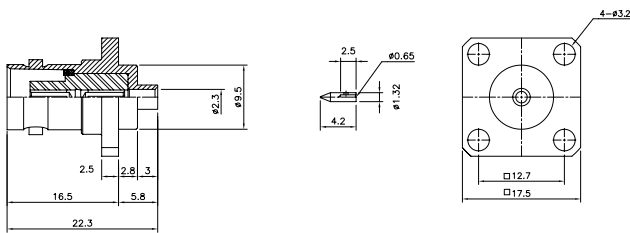

(BNC Panel-2 Hole Turret Terminal)

**PART #**  
BNC-4000-1001

(BNC 4 Hole Jack Solder Pot)

**PART #**  
BNC-4000-1004

(BNC Panel Jack-4 Hole Cable-UT 085)

**PART #**  
BNC-4000-1002

(BNC B/Head Rear Mount Jack Solder Pot)

**PART #**  
BNC-4000-1005

(BNC Panel Jack-4 Hole Cable-UT 141)

**PART #**  
BNC-4000-1003

(BNC B/Head Rear Mount Jack Cable-UT 141)

**PART #**  
BNC-4000-1006

**(BNC Straight Plug  
Cable-RG 58)**

**PART #**  
BNC-4000-2001