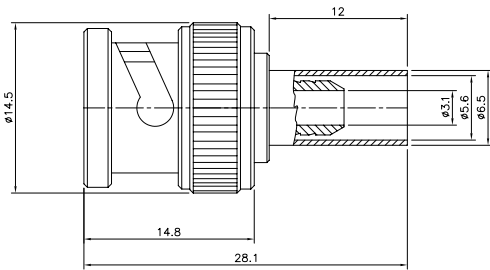

(BNC Panel-2 Hole Turret Terminal)

**PART #**  
BNC-4000-1001

(BNC 4 Hole Jack Solder Pot)

**PART #**  
BNC-4000-1004

(BNC Panel Jack-4 Hole Cable-UT 085)

**PART #**  
BNC-4000-1002

(BNC B/Head Rear Mount Jack Solder Pot)

**PART #**  
BNC-4000-1005

(BNC Panel Jack-4 Hole Cable-UT 141)

**PART #**  
BNC-4000-1003

(BNC B/Head Rear Mount Jack Cable-UT 141)

**PART #**  
BNC-4000-1006

**(BNC Straight Plug  
Cable-RG 58)**

**PART #**  
BNC-4000-2001

**(BNC Straight Jack  
Cable-RG 58, 141)**

**PART #**  
BNC-4000-1007

**(BNC Straight Plug  
Cable-RG 400, 223)**

**PART #**  
BNC-4000-2002

**(BNC R/Angle Plug  
Cable-RG 178)**

**PART #**  
BNC-4000-2004