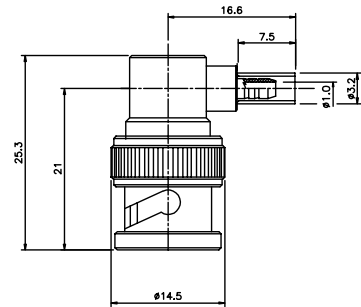

**PART #**  
BNC-4000-1005

(BNC Panel Jack-4 Hole Cable-UT 141)

**PART #**  
BNC-4000-1003

(BNC B/Head Rear Mount Jack Cable-UT 141)

**PART #**  
BNC-4000-1006

**(BNC Straight Plug  
Cable-RG 58)**

**PART #**  
BNC-4000-2001

**(BNC Straight Jack  
Cable-RG 58, 141)**

**PART #**  
BNC-4000-1007

**(BNC Straight Plug  
Cable-RG 400, 223)**

**PART #**  
BNC-4000-2002

**(BNC R/Angle Plug  
Cable-RG 178)**

**PART #**  
BNC-4000-2004

**(BNC Straight Plug  
Cable-RG 214)**

**PART #**  
BNC-4000-2003

**(BNC R/Angle Plug  
Cable-RG 400, 223)**

**PART #**  
BNC-4000-2005