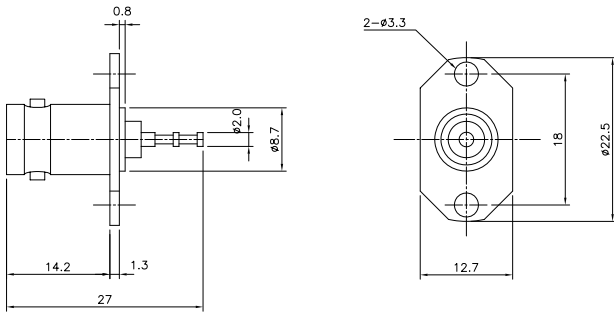

(BNC Panel-2 Hole Turret Terminal)

**PART #**  
BNC-4000-1001

(BNC 4 Hole Jack Solder Pot)

**PART #**  
BNC-4000-1004

(BNC Panel Jack-4 Hole Cable-UT 085)

**PART #**  
BNC-4000-1002

(BNC B/Head Rear Mount Jack Solder Pot)

**PART #**  
BNC-4000-1005

(BNC Panel Jack-4 Hole Cable-UT 141)

**PART #**  
BNC-4000-1003

(BNC B/Head Rear Mount Jack Cable-UT 141)

**PART #**  
BNC-4000-1006

**(BNC Straight Plug  
Cable-RG 58)**

**PART #**  
BNC-4000-2001