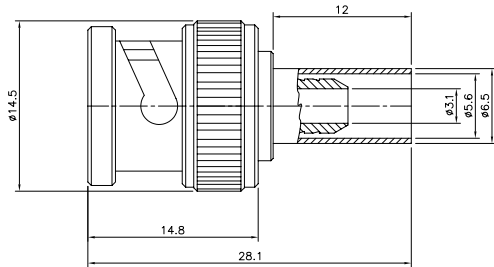

(BNC Panel-2 Hole Turret Terminal)

**PART #**  
BNC-4000-1001

(BNC 4 Hole Jack Solder Pot)

**PART #**  
BNC-4000-1004

(BNC Panel Jack-4 Hole Cable-UT 085)

**PART #**  
BNC-4000-1002

(BNC B/Head Rear Mount Jack Solder Pot)

**PART #**  
BNC-4000-1005

(BNC Panel Jack-4 Hole Cable-UT 141)

**PART #**  
BNC-4000-1003

(BNC B/Head Rear Mount Jack Cable-UT 141)

**PART #**  
BNC-4000-1006

**(BNC Straight Plug  
Cable-RG 58)**

**PART #**  
BNC-4000-2001

**(BNC Straight Jack  
Cable-RG 58, 141)**

**PART #**  
BNC-4000-1007

**(BNC Straight Plug  
Cable-RG 400, 223)**

**PART #**  
BNC-4000-2002

**(BNC R/Angle Plug  
Cable-RG 178)**

**PART #**  
BNC-4000-2004