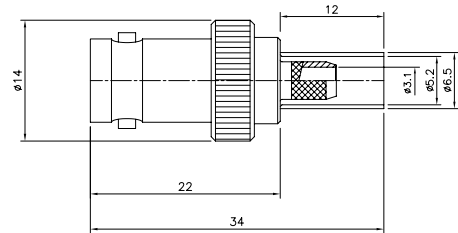

**PART #**  
BNC-4000-1005

(BNC Panel Jack-4 Hole Cable-UT 141)

**PART #**  
BNC-4000-1003

(BNC B/Head Rear Mount Jack Cable-UT 141)

**PART #**  
BNC-4000-1006

**(BNC Straight Plug  
Cable-RG 58)**

**PART #**  
BNC-4000-2001

**(BNC Straight Jack  
Cable-RG 58, 141)**

**PART #**  
BNC-4000-1007

**(BNC Straight Plug  
Cable-RG 400, 223)**

**PART #**  
BNC-4000-2002

**(BNC R/Angle Plug  
Cable-RG 178)**

**PART #**  
BNC-4000-2004