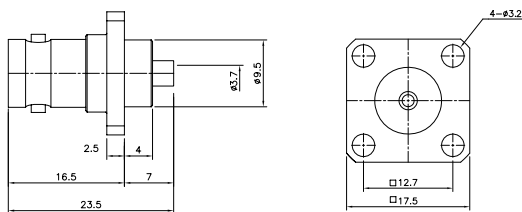

(BNC Panel-2 Hole Turret Terminal)

**PART #**  
BNC-4000-1001

(BNC 4 Hole Jack Solder Pot)

**PART #**  
BNC-4000-1004

(BNC Panel Jack-4 Hole Cable-UT 085)

**PART #**  
BNC-4000-1002

(BNC B/Head Rear Mount Jack Solder Pot)

**PART #**  
BNC-4000-1005

(BNC Panel Jack-4 Hole Cable-UT 141)

**PART #**  
BNC-4000-1003

(BNC B/Head Rear Mount Jack Cable-UT 141)

**PART #**  
BNC-4000-1006

**(BNC Straight Plug  
Cable-RG 58)**

**PART #**  
BNC-4000-2001