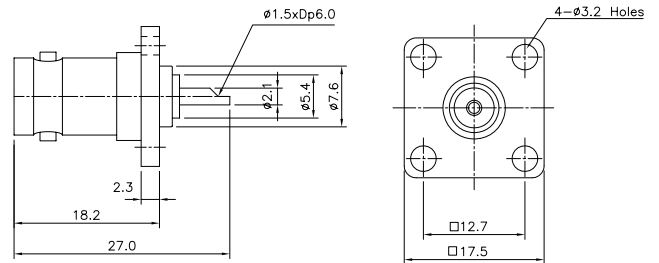

(BNC Panel-2 Hole Turret Terminal)

**PART #**  
BNC-4000-1001

(BNC 4 Hole Jack Solder Pot)

**PART #**  
BNC-4000-1004

(BNC Panel Jack-4 Hole Cable-UT 085)

**PART #**  
BNC-4000-1002

(BNC B/Head Rear Mount Jack Solder Pot)

**PART #**  
BNC-4000-1005

(BNC Panel Jack-4 Hole Cable-UT 141)

**PART #**  
BNC-4000-1003

(BNC B/Head Rear Mount Jack Cable-UT 141)

**PART #**  
BNC-4000-1006

**(BNC Straight Plug  
Cable-RG 58)**

**PART #**  
BNC-4000-2001