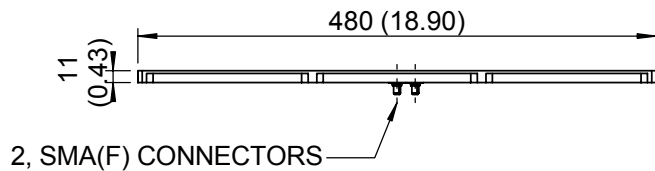

EUROPEAN ANTENNAS

Excellence through design
Creative in concept

FLAT PANEL ANTENNA

MODEL: FPA18-22VH/1156

FREQUENCY:	2.1 - 2.3 GHz	GAIN:	18 dBi Min.
POLARISATION:	Linear (V & H)	BEAMWIDTH:	16° (Az.) x 16° (El.) Approx.
CROSS POLAR:	> 28 dB	VSWR:	> 1.43 : 1
POWER RATING:	25 W	FRONT TO BACK:	> 30 dB
TEMPERATURE:	-20° to +50°C	MASS:	2.05 Kg / 4.52 lbs
FINISH:	Alocrom 1200 / Gloss White	WIND LOADING:	37.4 Kg / 82.3 lbs @ 100 mph

TOP VIEW

PICTORIAL VIEW

REAR VIEW

DIMENSIONS: mm (inches)	L
GA: 1156-2	Issued: 130405

EUROPEAN ANTENNAS LTD.

Tel: +44 (0)1638 731888
Fax: +44 (0)1638 731999

LAMBDA HOUSE, CHEVELEY
NEWMARKET, SUFFOLK, CB8 9RG,
UNITED KINGDOM

E-Mail: sales@european-antennas.co.uk
Website: www.european-antennas.co.uk