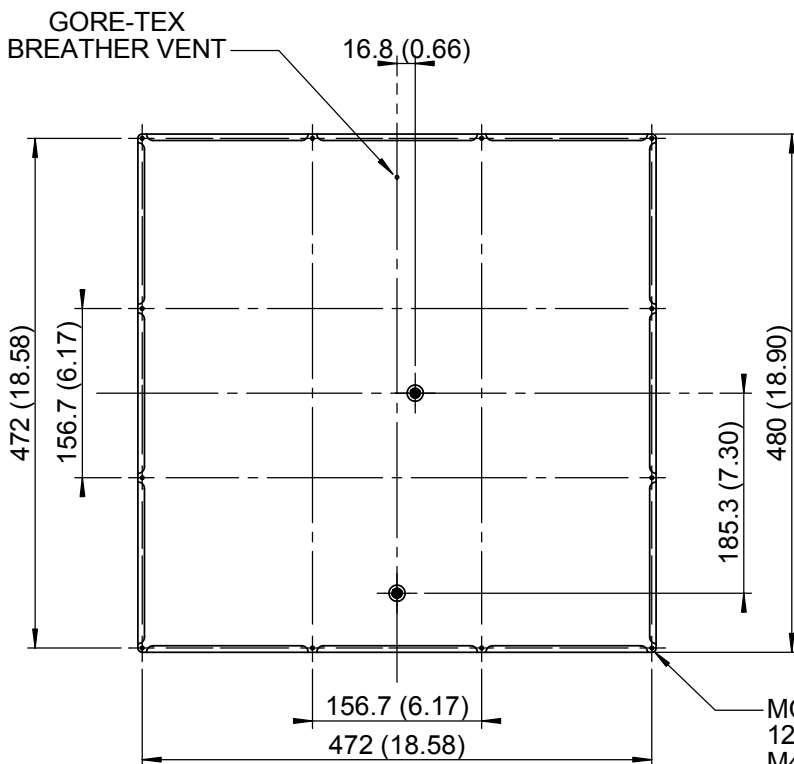

EUROPEAN ANTENNAS

Excellence through design
Creative in concept

FLAT PANEL ANTENNA

MODEL: FPA18-22VH/1156

FREQUENCY:	2.1 - 2.3 GHz	GAIN:	18 dBi Min.
POLARISATION:	Linear (V & H)	BEAMWIDTH:	16° (Az.) x 16° (El.) Approx.
CROSS POLAR:	> 28 dB	VSWR:	> 1.43 : 1
POWER RATING:	25 W	FRONT TO BACK:	> 30 dB
TEMPERATURE:	-20° to +50°C	MASS:	2.05 Kg / 4.52 lbs
FINISH:	Alocrom 1200 / Gloss White	WIND LOADING:	37.4 Kg / 82.3 lbs @ 100 mph

TOP VIEW

PICTORIAL VIEW

REAR VIEW

DIMENSIONS: mm (inches)	L
GA: 1156-2	Issued: 130405

EUROPEAN ANTENNAS LTD.

Tel: +44 (0)1638 731888
Fax: +44 (0)1638 731999

LAMBDA HOUSE, CHEVELEY
NEWMARKET, SUFFOLK, CB8 9RG,
UNITED KINGDOM

E-Mail: sales@european-antennas.co.uk
Website: www.european-antennas.co.uk