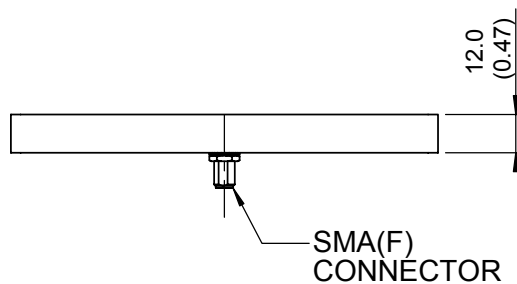

EUROPEAN ANTENNAS

Excellence through design
Creative in concept

FLAT PANEL ANTENNA

MODEL: FPA23-1480V/1044

FREQUENCY:	14.6 - 15.0 GHz	GAIN:	23 dBi Min.
POLARISATION:	Linear (Vertical)	BEAMWIDTH:	9° (Az.) x 9° (El.) Approx.
CROSS POLAR:	20 dB Min.	VSWR:	1.5 : 1
POWER RATING:	20 W	FRONT TO BACK:	45 dB Min.
TEMPERATURE:	-20° to +50°C	MASS:	155g / 5.5 oz
FINISH:	Alocrom 1200 / Gloss White	WIND LOADING:	2.7 Kg / 6.0 lbs @ 100 mph

SIDE VIEW