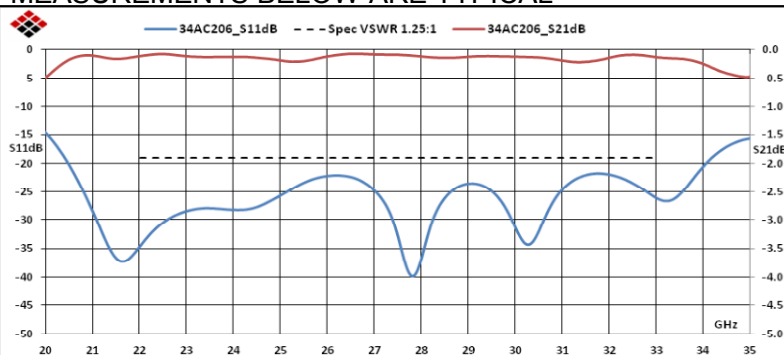

WG-COAX ADAPTERS WR34 TO 2.92F 22.0 - 33.0 GHZ

34AC206

SPECIFICATIONS

ELECTRICAL

FREQUENCY: 22.0 - 33.0 GHZ
 VSWR: 1.25

MECHANICAL

MATERIAL HOUSING: 1 PIECE CONSTRUCTION FROM 3061 AL
 HOUSE PLATING: IRIDITE
 INTERFACE: MIL-STD-348

ROHS COMPLIANT

MEASUREMENTS BELOW ARE TYPICAL

ALL DIMENSIONS IN inches(MM) Typical

FAIRVIEW MICROWAVE INC.

ALLEN, TX 75013 WWW.FAIRVIEWMICROWAVE.COM

TITLE
**WG-COAX ADAPTERS
 WR34 TO 2.92F 22.0 - 33.0 GHZ**