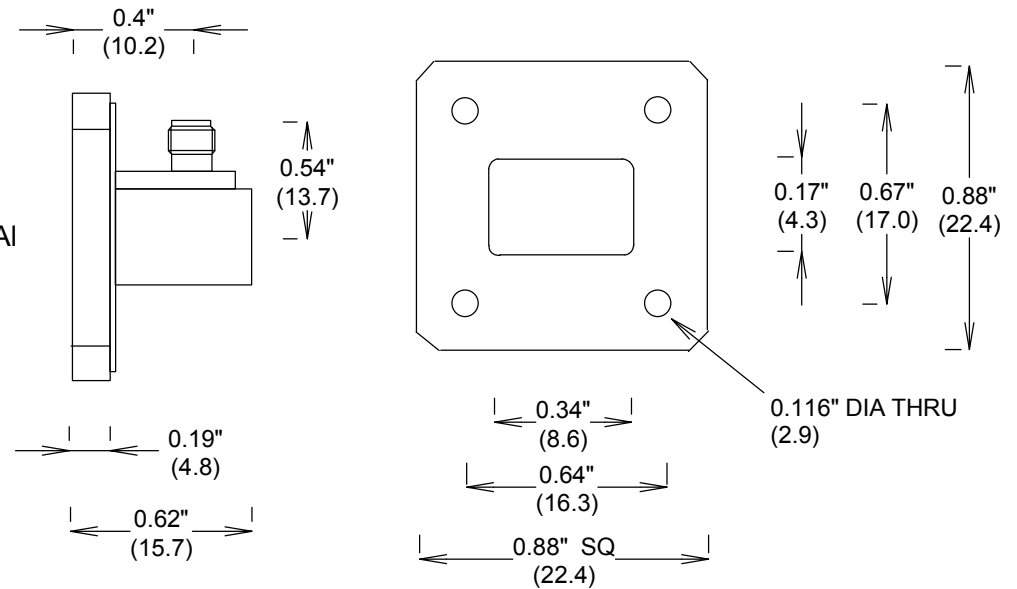

WG-COAX ADAPTERS WR34 TO 2.92F 22.0 - 33.0 GHZ

34AC206

SPECIFICATIONS

ELECTRICAL

FREQUENCY: 22.0 - 33.0 GHZ
 VSWR: 1.25

MECHANICAL

MATERIAL HOUSING: 1 PIECE CONSTRUCTION FROM 3061 AL
 HOUSE PLATING: IRIDITE
 INTERFACE: MIL-STD-348

ROHS COMPLIANT

MEASUREMENTS BELOW ARE TYPICAL

ALL DIMENSIONS IN inches(MM) Typical

FAIRVIEW MICROWAVE INC.

ALLEN, TX 75013 WWW.FAIRVIEWMICROWAVE.COM

TITLE
**WG-COAX ADAPTERS
 WR34 TO 2.92F 22.0 - 33.0 GHZ**

SIZE A	CAGE CODE 3FKR5	DWG NO 34AC206	REV --
SCALE		SHEET	