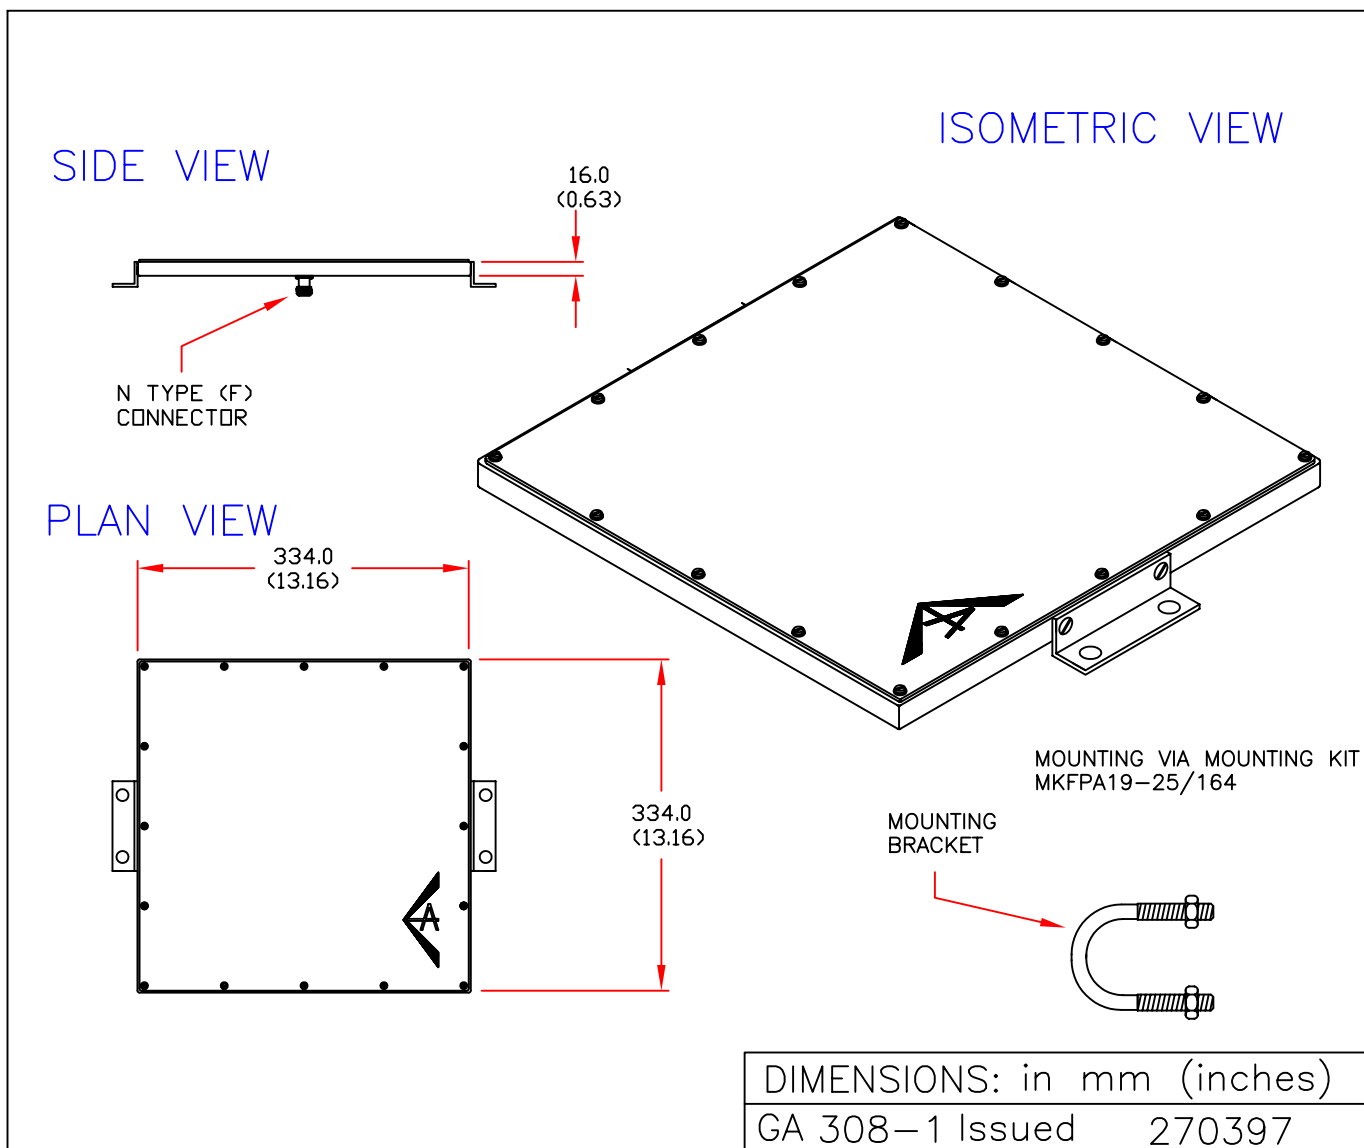

EUROPEAN ANTENNAS

FLAT PANEL ANTENNA

MODEL: FPA13-12V/308

FREQUENCY: 1.13 - 1.23 GHz	GAIN: 13 dBi
POLARISATION: Linear (Vertical)	BEAMWIDTH: 40° x 40° APPROX
CROSS POLAR: 20 dB	VSWR: 1.5 : 1
POWER RATING: 20 W	FRONT TO BACK: 20 dB
TEMPERATURE: -20°C to +50°C	MASS: 1.2 Kg/2.6 lbs
FINISH: Glass Fibre/Gloss White	WIND LOADING: 25Kg/55ibs @100mph