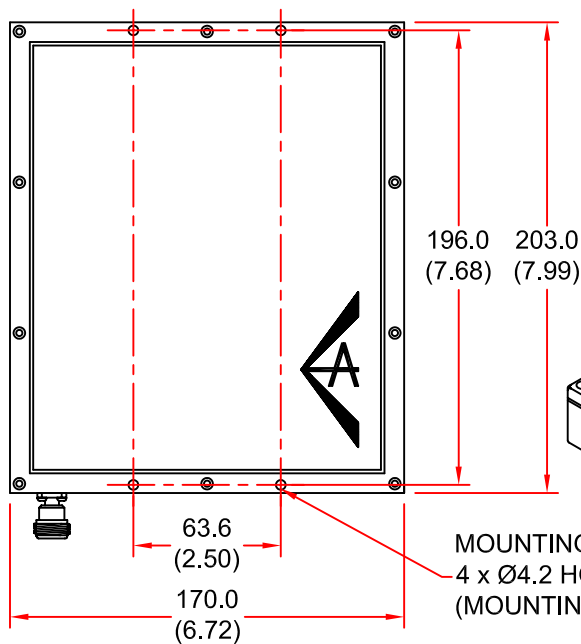

EUROPEAN ANTENNAS

Excellence through design
Creative in concept

FLAT PANEL ANTENNA

MODEL: FPA13-24L/699

FREQUENCY:	2.35-2.60GHz	GAIN:	13dBic
POLARISATION:	Circular (L.H.C)	BEAMWIDTH:	40° x 40°
AXIAL RATIO:	3dB	VSWR:	1.5:1
POWER RATING:	10W	FRONT TO BACK:	25dB
TEMPERATURE:	-20°C to +50°C	MASS:	1.2Kg/2.6lbs
FINISH:	Matt Black / Alocrom 1200	WIND LOADING:	5.8Kg/12.9lbs @ 100mph

FRONT VIEW

ISOMETRIC VIEW

SIDE VIEW

DIMENSIONS: mm (inches)

GA 699-1 Issued 190600

EUROPEAN ANTENNAS LTD.

LAMBDA HOUSE, CHEVELEY,
NEWMARKET, SUFFOLK, CB8 9RG,
UNITED KINGDOM.

TEL: +44 (0)1638 731888