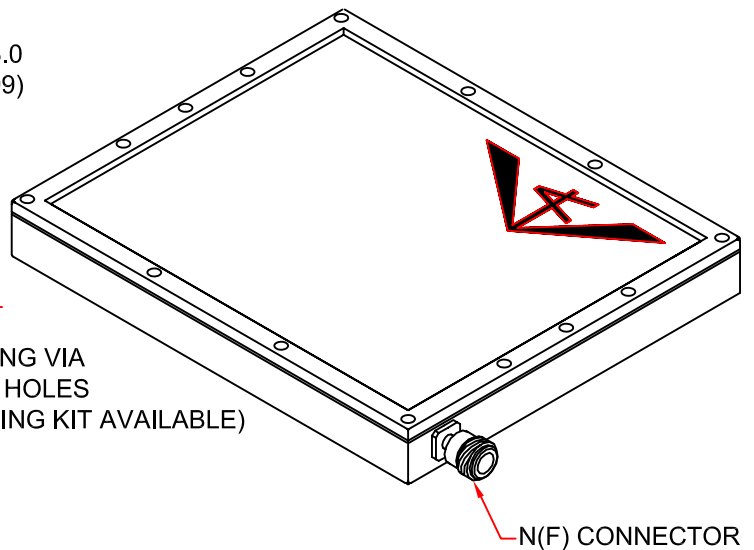

EUROPEAN ANTENNAS

Excellence through design
Creative in concept

FLAT PANEL ANTENNA

MODEL: FPA13-24L/699

FREQUENCY:	2.35-2.60GHz	GAIN:	13dBic
POLARISATION:	Circular (L.H.C)	BEAMWIDTH:	40° x 40°
AXIAL RATIO:	3dB	VSWR:	1.5:1
POWER RATING:	10W	FRONT TO BACK:	25dB
TEMPERATURE:	-20°C to +50°C	MASS:	1.2Kg/2.6lbs
FINISH:	Matt Black / Alocrom 1200	WIND LOADING:	5.8Kg/12.9lbs @ 100mph

FRONT VIEW

ISOMETRIC VIEW

SIDE VIEW

DIMENSIONS: mm (inches)

GA 699-1 Issued 190600

EUROPEAN ANTENNAS LTD.

LAMBDA HOUSE, CHEVELEY,
NEWMARKET, SUFFOLK, CB8 9RG,
UNITED KINGDOM.

TEL: +44 (0)1638 731888