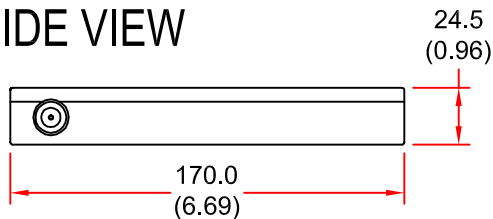

EUROPEAN ANTENNAS

Excellence through design
Creative in concept

FLAT PANEL ANTENNA

MODEL: FPA13-24L/699

FREQUENCY:	2.35-2.60GHz	GAIN:	13dBic
POLARISATION:	Circular (L.H.C)	BEAMWIDTH:	40° x 40°
AXIAL RATIO:	3dB	VSWR:	1.5:1
POWER RATING:	10W	FRONT TO BACK:	25dB
TEMPERATURE:	-20°C to +50°C	MASS:	1.2Kg/2.6lbs
FINISH:	Matt Black / Alocrom 1200	WIND LOADING:	5.8Kg/12.9lbs @ 100mph

FRONT VIEW

ISOMETRIC VIEW

SIDE VIEW

DIMENSIONS: mm (inches)

GA 699-1 Issued 190600

EUROPEAN ANTENNAS LTD.

LAMBDA HOUSE, CHEVELEY,
NEWMARKET, SUFFOLK, CB8 9RG,
UNITED KINGDOM.

TEL: +44 (0)1638 731888