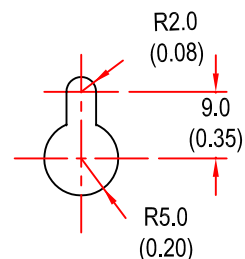

2 x MOUNTING EYES

N(F) CONNECTOR