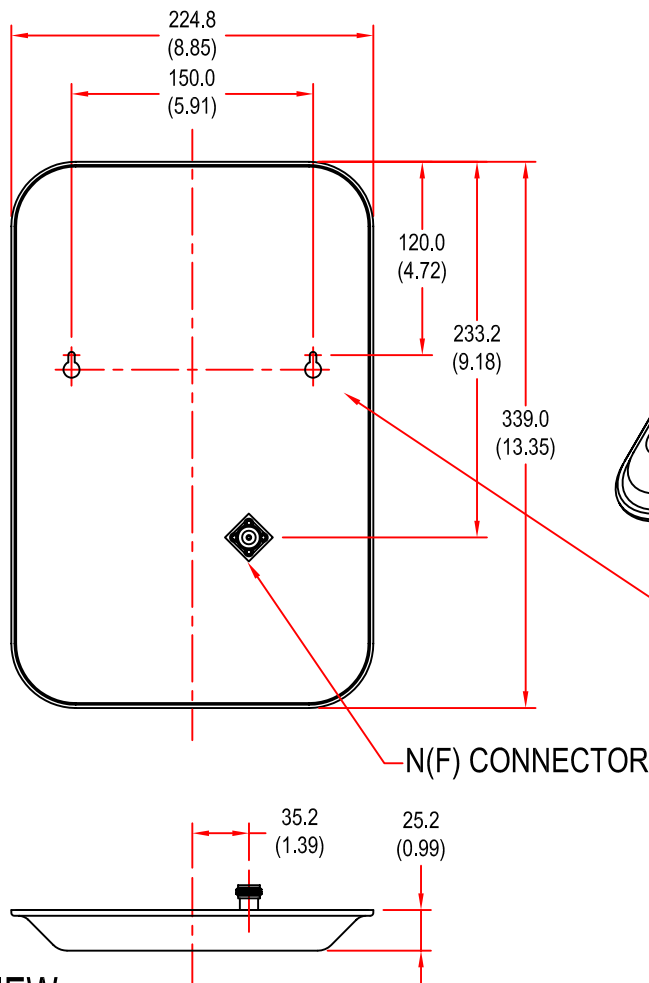

## LOW PROFILE ANTENNA

MODEL: LPA7-900V-1800V/609

FREQUENCY:	880 - 960 MHz & 1710 - 1880 MHz	GAIN:	6 dBi Both Bands
POLARISATION:	Linear (Vertical)	BEAMWIDTH:	80° x 80° both bands
POWER RATING:	10 W	VSWR:	2:1 Max, Both Bands
TEMPERATURE:	-20°C to +50°C	FRONT TO BACK:	20 dB Typical
RADOME:	White ABS	MASS:	720g/1.6 lbs

### REAR VIEW

### ISOMETRIC VIEW

2 x MOUNTING EYES

N(F) CONNECTOR

### END VIEW

DIMENSIONS: mm (inches)

GA 609-1 Issued 100400

EUROPEAN ANTENNAS LTD.

LAMBDA HOUSE, CHEVELEY,  
NEWMARKET, SUFFOLK, CB8 9RG,  
UNITED KINGDOM.

TEL: +44 (0)1638 731888  
FAX: +44 (0)1638 731999