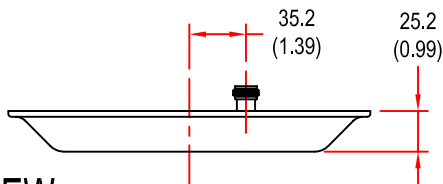

### REAR VIEW

### ISOMETRIC VIEW

2 x MOUNTING EYES

N(F) CONNECTOR

### END VIEW

DIMENSIONS: mm (inches)

GA 609-1 Issued 100400

EUROPEAN ANTENNAS LTD.

LAMBDA HOUSE, CHEVELEY,  
NEWMARKET, SUFFOLK, CB8 9RG,  
UNITED KINGDOM.

TEL: +44 (0)1638 731888  
FAX: +44 (0)1638 731999