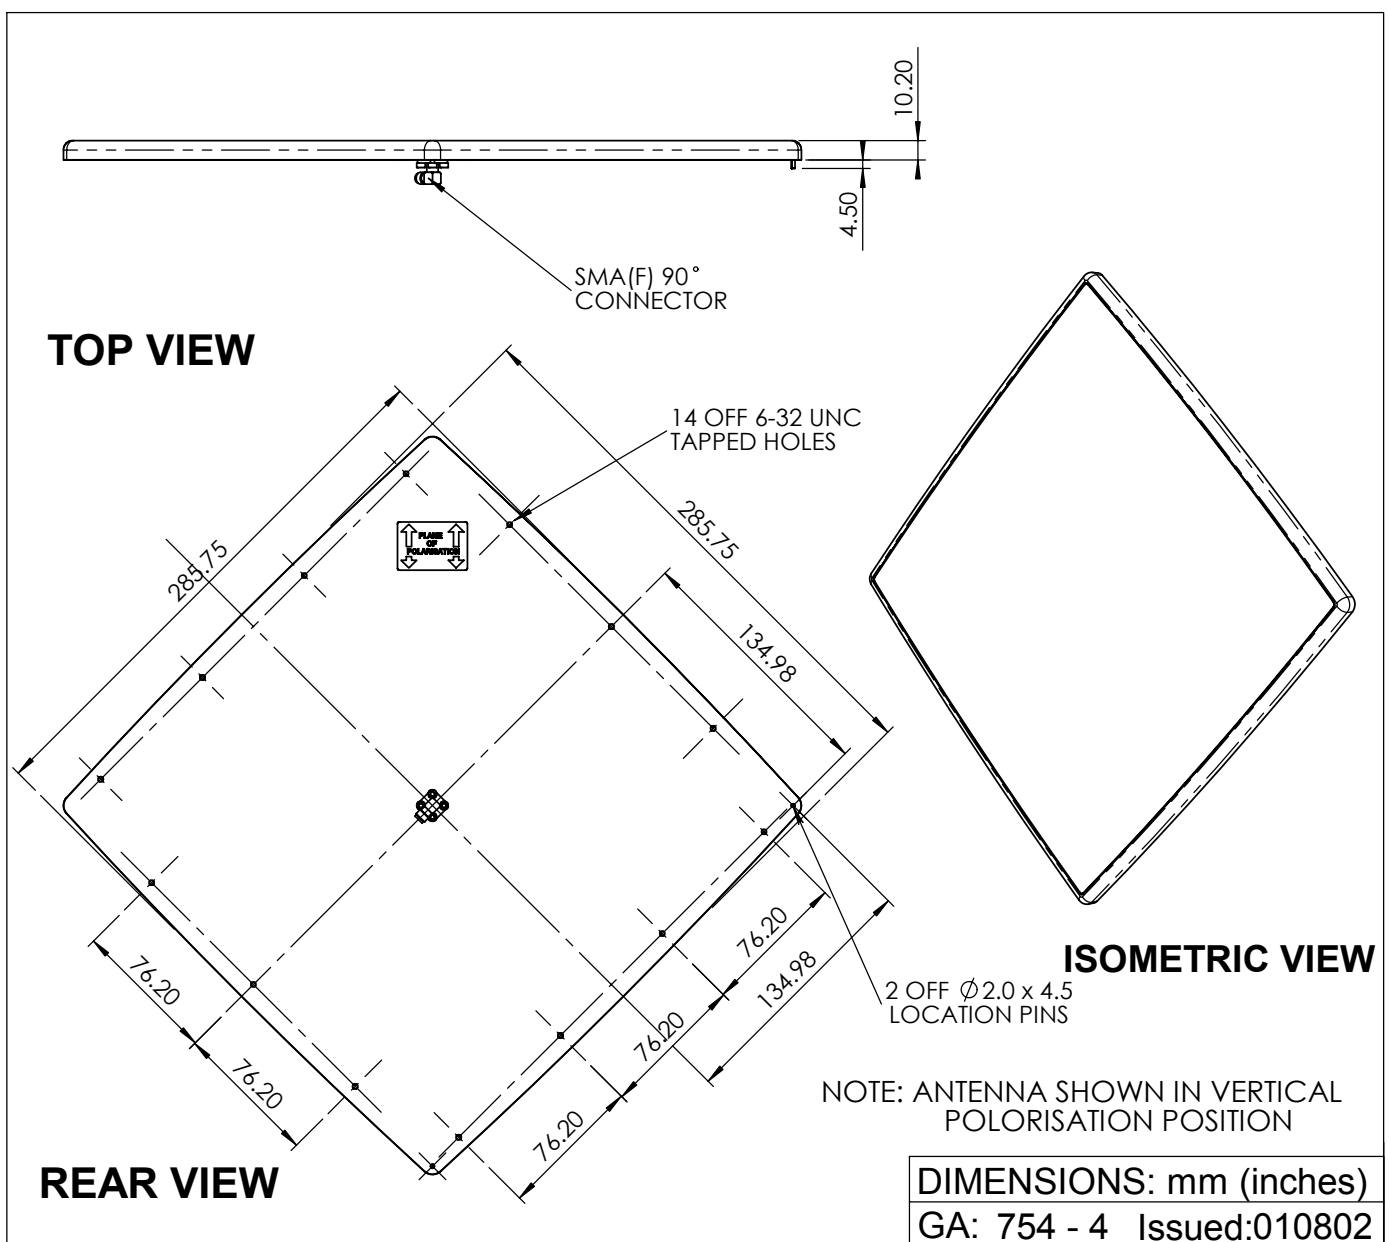

EUROPEAN ANTENNAS

Excellence through design
Creative in concept

FLAT PANEL ANTENNA

MODEL: FPA19-3550-SL/754

FREQUENCY:	3.40 - 3.7 GHz	GAIN:	19 dBi Min
POLARISATION:	Linear (Vertical)	BEAMWIDTH:	14° (Az) x 14° (El)
CROSS POLAR:	25 dB Min.	VSWR:	1.5:1
POWER RATING:	10 W	FRONT TO BACK:	30 dB min
TEMPERATURE:	-40° to +55°C	MASS:	1.12 Kg / 2.46 lbs
FINISH:	Harris Plat. Grey / Alcom 1200 Rear	WIND LOADING:	13.0 Kg / 28.6 lbs @ 100 mph