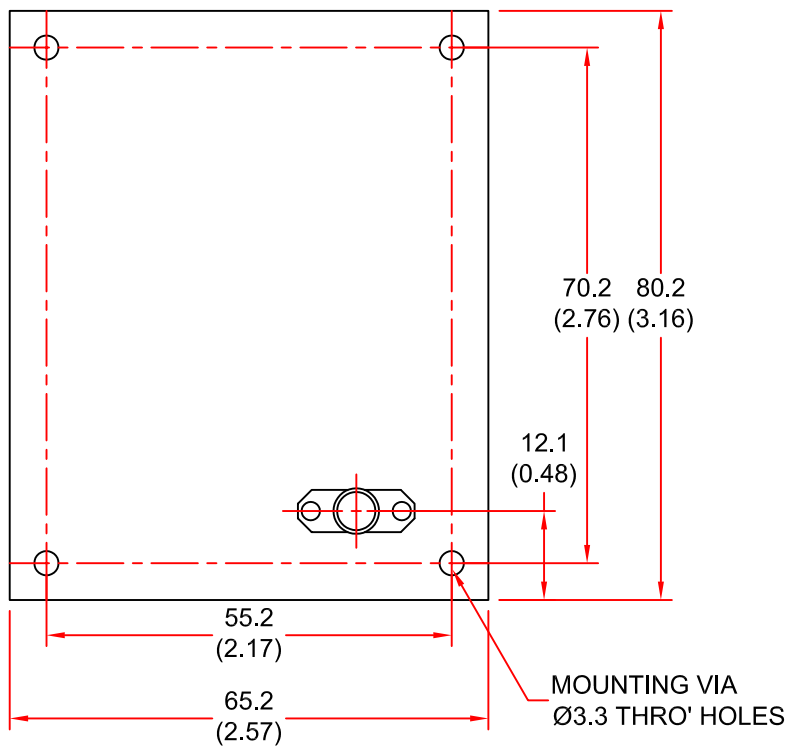

EUROPEAN ANTENNAS

Excellence through design
Creative in concept

PATCH ANTENNA

MODEL: PA5-2344L/701

FREQUENCY:	2344 MHz	GAIN:	5 dBiC
POLARISATION:	Circular (L.H.C)	BEAMWIDTH:	90° x 90°
AXIAL RATIO:	3 dB Typical	VSWR:	2:1
POWER RATING:	5 W	FRONT TO BACK:	15 dB
TEMPERATURE:	-20°C to +50°C	MASS:	20 g / 0.7 oz
FINISH:	Natural Unpainted	WIND LOADING:	0.85 Kg / 1.87 lbs @ 100 mph

REAR VIEW

ISOMETRIC VIEW

SIDE VIEW

DIMENSIONS: mm (inches)

GA 701-1 Issued 120600

EUROPEAN ANTENNAS LTD.

TEL: +44 (0)1638 731888
FAX: +44 (0)1638 731999

LAMBDA HOUSE, CHEVELEY,
NEWMARKET, SUFFOLK, CB8 9RG,
UNITED KINGDOM.