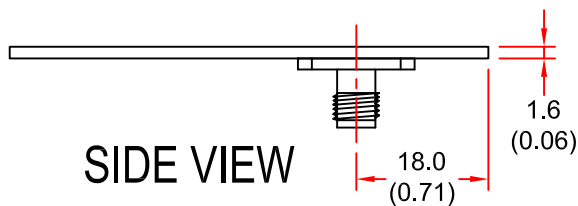

EUROPEAN ANTENNAS

Excellence through design
Creative in concept

PATCH ANTENNA

MODEL: PA5-2344L/701

FREQUENCY:	2344 MHz	GAIN:	5 dBiC
POLARISATION:	Circular (L.H.C)	BEAMWIDTH:	90° x 90°
AXIAL RATIO:	3 dB Typical	VSWR:	2:1
POWER RATING:	5 W	FRONT TO BACK:	15 dB
TEMPERATURE:	-20°C to +50°C	MASS:	20 g / 0.7 oz
FINISH:	Natural Unpainted	WIND LOADING:	0.85 Kg / 1.87 lbs @ 100 mph

REAR VIEW

ISOMETRIC VIEW

SIDE VIEW

DIMENSIONS: mm (inches)

GA 701-1 Issued 120600

EUROPEAN ANTENNAS LTD.

TEL: +44 (0)1638 731888
FAX: +44 (0)1638 731999

LAMBDA HOUSE, CHEVELEY,
NEWMARKET, SUFFOLK, CB8 9RG,
UNITED KINGDOM.