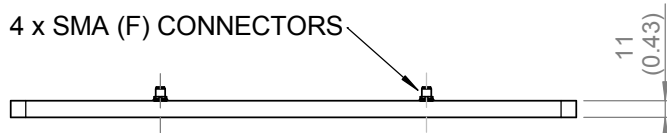

EUROPEAN ANTENNAS

Excellence through design
Creative in concept

QUAD FLAT PANEL ANTENNA

MODEL: 4FPA24-105V/895

FREQUENCY:	10.25 - 10.75 GHz	GAIN:	23.5 dBi Nom
POLARISATION:	Linear (Vertical)	BEAMWIDTH:	8.5° (Az) x 8° (El) Approx
CROSS POLAR	>33 dB	VSWR:	1.5:1
POWER RATING:	20 W	FRONT TO BACK:	>45 dB
TEMPERATURE:	-20°C to +40°C	MASS:	1.74 Kg / 3.8.3 lbs
FINISH:	Gloss White & Alocrom 1200	WIND LOADING:	22.6 Kg / 49.7 lbs @ 100 mph

REAR VIEW

4 x SMA (F) CONNECTORS

END VIEW

ISOMETRIC VIEW

DIMENSIONS: mm (inches)

GA: 0895-2 Issued:010306

EUROPEAN ANTENNAS LTD.

LAMBDA HOUSE, CHEVELEY
NEWMARKET, SUFFOLK, CB8 9RG,
UNITED KINGDOM