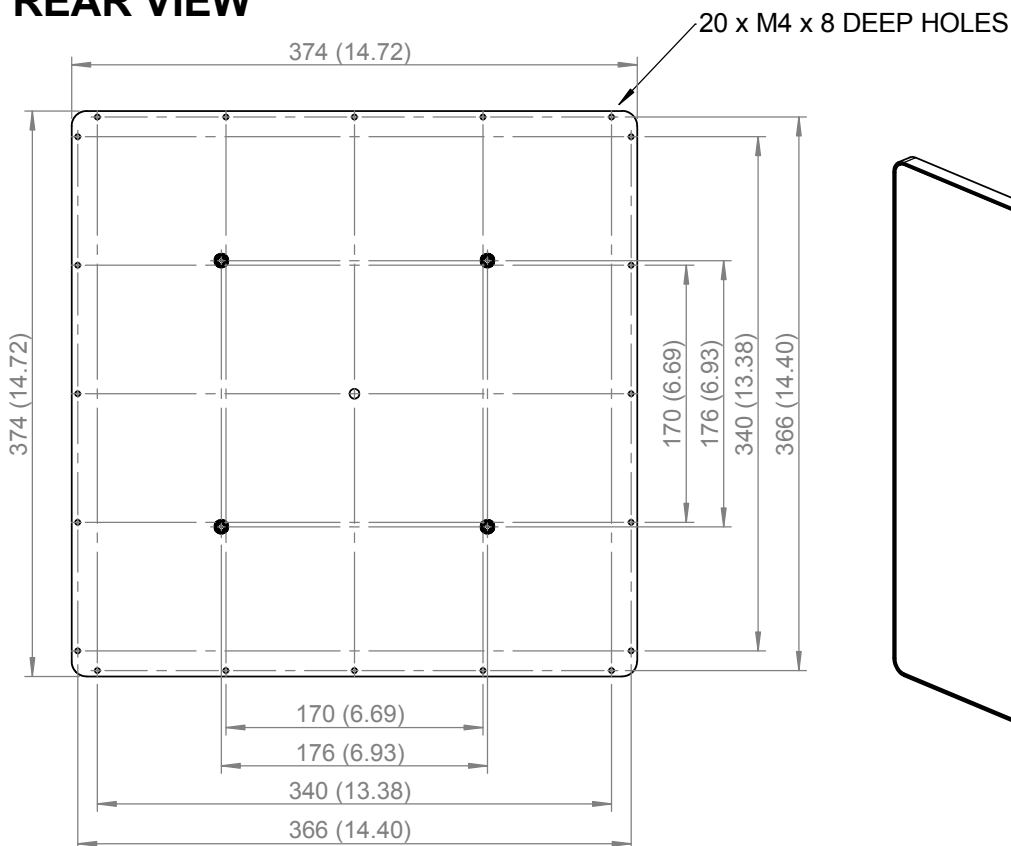

EUROPEAN ANTENNAS

Excellence through design
Creative in concept

QUAD FLAT PANEL ANTENNA

MODEL: 4FPA24-105V/895

FREQUENCY:	10.25 - 10.75 GHz	GAIN:	23.5 dBi Nom
POLARISATION:	Linear (Vertical)	BEAMWIDTH:	8.5° (Az) x 8° (El) Approx
CROSS POLAR	>33 dB	VSWR:	1.5:1
POWER RATING:	20 W	FRONT TO BACK:	>45 dB
TEMPERATURE:	-20°C to +40°C	MASS:	1.74 Kg / 3.8.3 lbs
FINISH:	Gloss White & Alocrom 1200	WIND LOADING:	22.6 Kg / 49.7 lbs @ 100 mph

REAR VIEW

4 x SMA (F) CONNECTORS

END VIEW

ISOMETRIC VIEW

DIMENSIONS: mm (inches)

GA: 0895-2 Issued:010306

EUROPEAN ANTENNAS LTD.

LAMBDA HOUSE, CHEVELEY
NEWMARKET, SUFFOLK, CB8 9RG,
UNITED KINGDOM