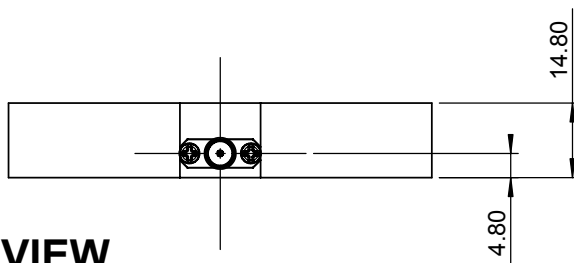

EUROPEAN ANTENNAS

Excellence through design
Creative in concept

LOW PROFILE ANTENNA

MODEL: LPA7-55R/947

FREQUENCY:	5.25 - 5.85 GHz	GAIN:	7 dBiC Nominal
POLARISATION:	Right Hand Circular	BEAMWIDTH:	60° (Azimuth) x 60° (Elevation)
CROSS POLAR:	6 dB Typical	VSWR:	1.5:1
POWER RATING:	5 W	FRONT TO BACK:	25 dB Minimum
TEMPERATURE:	-20° to +50°C	MASS:	110 g / 3.88 oz
FINISH:	Matt Black	WIND LOADING:	0.89 Kg / 1.97 lbs @ 100 mph

TOP VIEW

ISOMETRIC VIEW

SIDE VIEW

DIMENSIONS: mm (inches)

GA:947 - 1 Issued:260602

EUROPEAN ANTENNAS LTD.

Tel: +44 (0)1638 731888
Fax: +44 (0)1638 731999

LAMBDA HOUSE, CHEVELEY
NEWMARKET, SUFFOLK, CB8 9RG,
UNITED KINGDOM