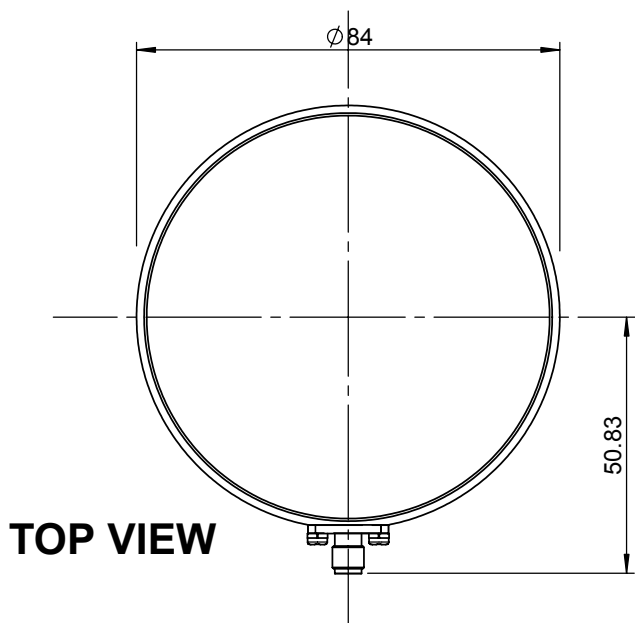

EUROPEAN ANTENNAS

Excellence through design
Creative in concept

LOW PROFILE ANTENNA

MODEL: LPA7-55R/947

FREQUENCY:	5.25 - 5.85 GHz	GAIN:	7 dBiC Nominal
POLARISATION:	Right Hand Circular	BEAMWIDTH:	60° (Azimuth) x 60° (Elevation)
CROSS POLAR:	6 dB Typical	VSWR:	1.5:1
POWER RATING:	5 W	FRONT TO BACK:	25 dB Minimum
TEMPERATURE:	-20° to +50°C	MASS:	110 g / 3.88 oz
FINISH:	Matt Black	WIND LOADING:	0.89 Kg / 1.97 lbs @ 100 mph

TOP VIEW

ISOMETRIC VIEW

SIDE VIEW

DIMENSIONS: mm (inches)

GA:947 - 1 Issued:260602

EUROPEAN ANTENNAS LTD.

Tel: +44 (0)1638 731888
Fax: +44 (0)1638 731999

LAMBDA HOUSE, CHEVELEY
NEWMARKET, SUFFOLK, CB8 9RG,
UNITED KINGDOM