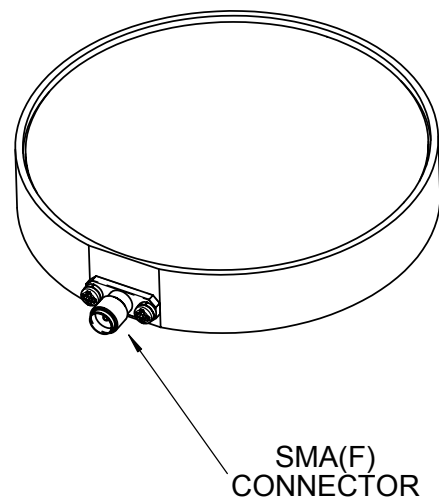

EUROPEAN ANTENNAS

Excellence through design
Creative in concept

LOW PROFILE ANTENNA

MODEL: LPA7-55R/947

FREQUENCY:	5.25 - 5.85 GHz	GAIN:	7 dBiC Nominal
POLARISATION:	Right Hand Circular	BEAMWIDTH:	60° (Azimuth) x 60° (Elevation)
CROSS POLAR:	6 dB Typical	VSWR:	1.5:1
POWER RATING:	5 W	FRONT TO BACK:	25 dB Minimum
TEMPERATURE:	-20° to +50°C	MASS:	110 g / 3.88 oz
FINISH:	Matt Black	WIND LOADING:	0.89 Kg / 1.97 lbs @ 100 mph

TOP VIEW

ISOMETRIC VIEW

SIDE VIEW

DIMENSIONS: mm (inches)

GA:947 - 1 Issued:260602

EUROPEAN ANTENNAS LTD.

Tel: +44 (0)1638 731888
Fax: +44 (0)1638 731999

LAMBDA HOUSE, CHEVELEY
NEWMARKET, SUFFOLK, CB8 9RG,
UNITED KINGDOM