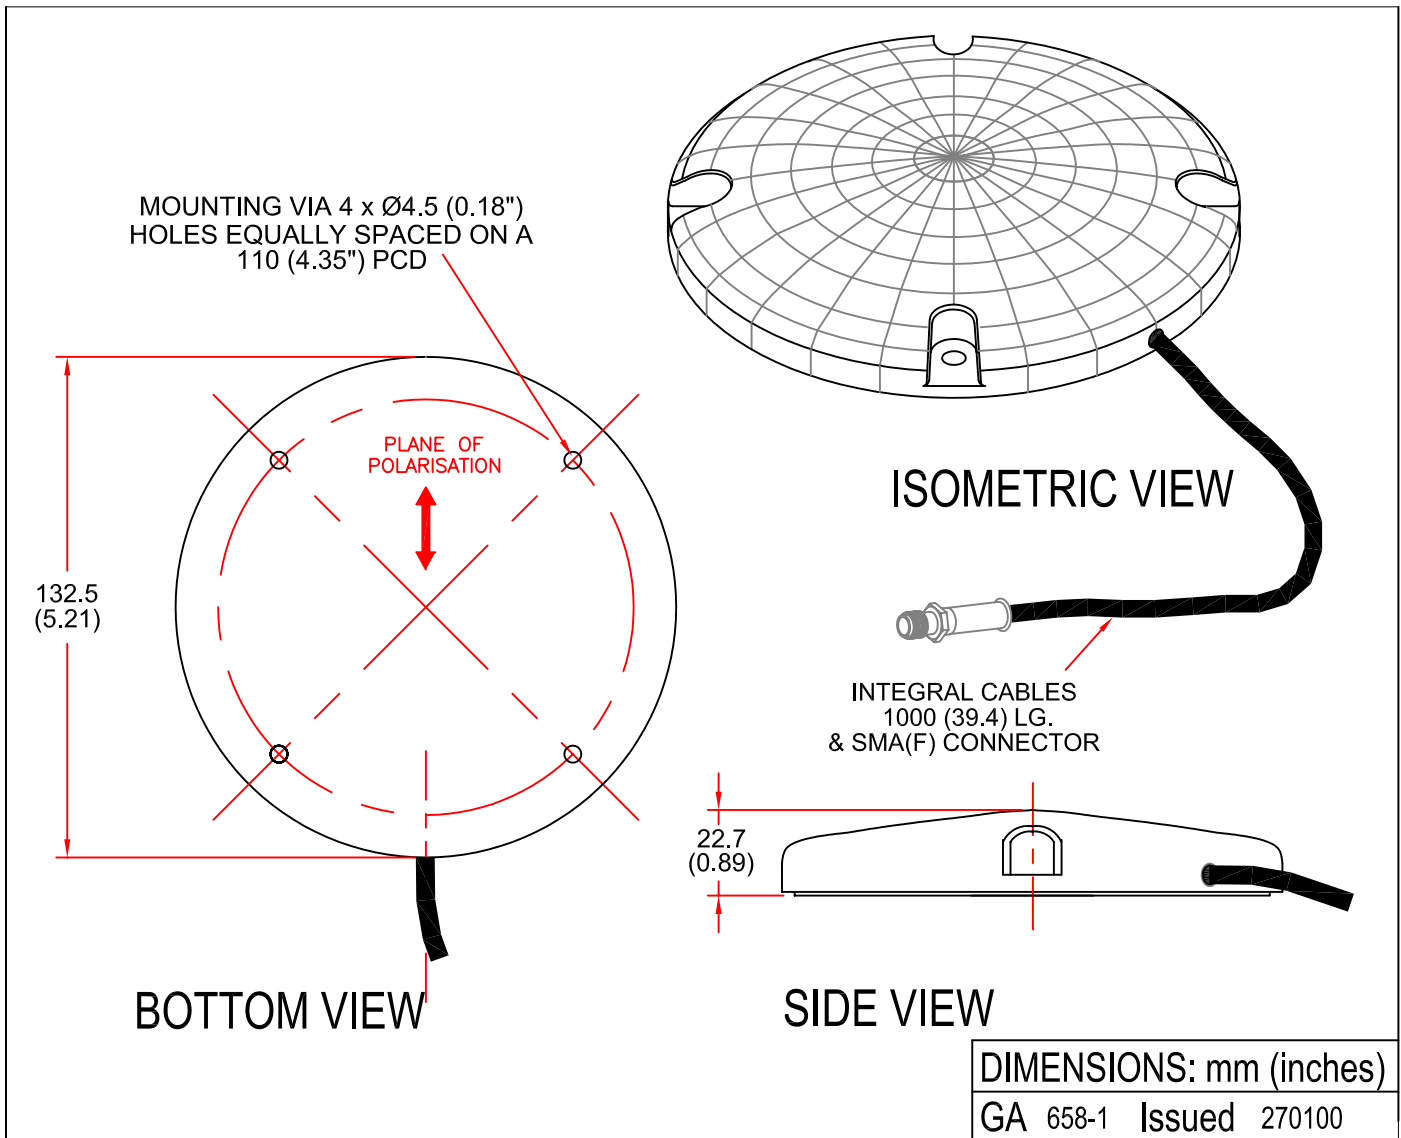

EUROPEAN ANTENNAS

Excellence through design
Creative in concept

LOW PROFILE ANTENNA

MODEL: LPA7-18V-D1/658

FREQUENCY:	1.71 - 1.88 GHz	GAIN:	7 dBiC
POLARISATION:	Linear (Vertical)	BEAMWIDTH:	80° (Azimuth) x 80° (Elevation)
CROSS POLAR:	20 dB	VSWR:	2:1
POWER RATING:	20 W	FRONT TO BACK:	20 dB
TEMPERATURE:	-20°C to +50°C	MASS:	220 g/7.8 oz
RADOME:	Rigid Moulded Polymer	WIND LOADING:	2.2 kg/4.9 lbs @ 100 mph