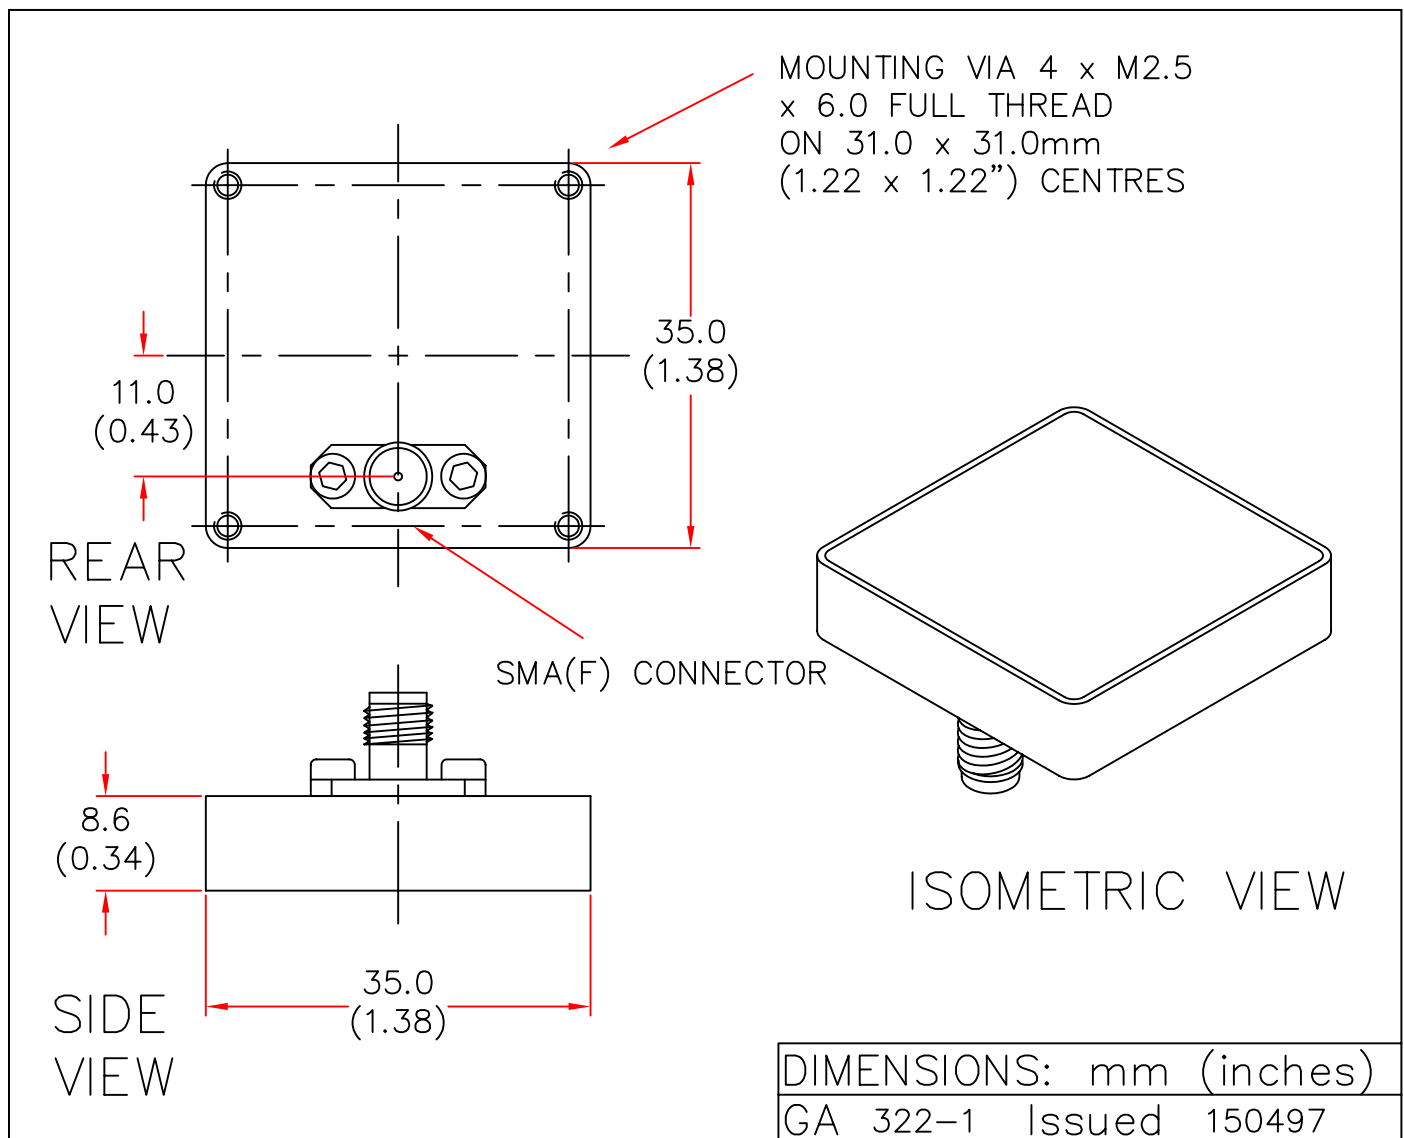

## LOW PROFILE ANTENNA

MODEL: LPA7-51V/322

FREQUENCY: 4.80 - 5.40 GHz	GAIN: 7 dBi
POLARISATION: Linear (Vertical)	BEAMWIDTH: 90° x 70°
CROSS POLAR: 20 dB	VSWR: 1.5 : 1
POWER RATING: 5 W	FRONT TO BACK: 15 dB
TEMPERATURE: -20°C to +50°C	MASS: 50 g/1.8 oz
RADOME: Glass Fibre/Gloss White	WIND LOADING: N/A