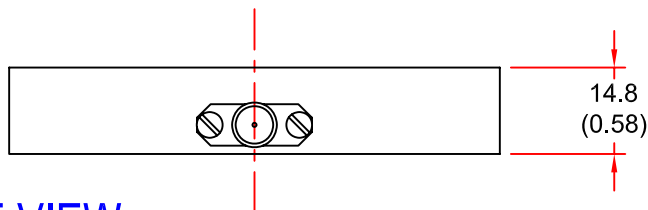

EUROPEAN ANTENNAS

Excellence through design
Creative in concept

LOW PROFILE ANTENNA

MODEL: LPA7-60R/674

| | | | |
|---------------|------------------------|----------------|---------------------------------|
| FREQUENCY: | 5.8 - 6.2 GHz | GAIN: | 8 dBiC |
| POLARISATION: | Right Hand Circular | BEAMWIDTH: | 70° (Azimuth) x 70° (Elevation) |
| AXIAL RATIO: | 6 dB | VSWR: | 1.5:1 |
| POWER RATING: | 5 W | FRONT TO BACK: | 20 dB min |
| TEMPERATURE: | -20° to +50°C | MASS: | 100 g |
| RADOME: | Glass Fibre/Matt Black | WIND LOADING: | 0.9 Kg / 2.0 lbs @ 100 mph |

FRONT VIEW

SMA(F) CONNECTOR

ISOMETRIC VIEW

SIDE VIEW

DIMENSIONS: mm (inches)

GA 674 Issued 060300

EUROPEAN ANTENNAS LTD.

LAMBDA HOUSE, CHEVELEY,
NEWMARKET, SUFFOLK, CB8 9RG,
UNITED KINGDOM.