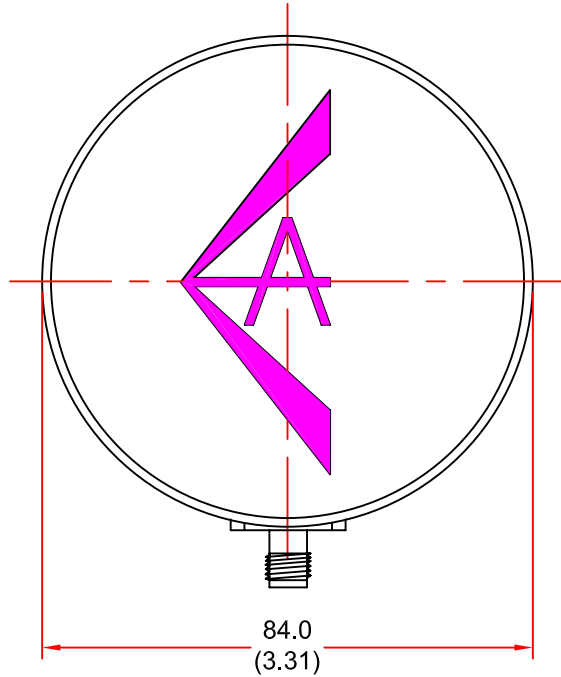

EUROPEAN ANTENNAS

Excellence through design
Creative in concept

LOW PROFILE ANTENNA

MODEL: LPA7-60R/674

| | | | |
|---------------|------------------------|----------------|---------------------------------|
| FREQUENCY: | 5.8 - 6.2 GHz | GAIN: | 8 dBiC |
| POLARISATION: | Right Hand Circular | BEAMWIDTH: | 70° (Azimuth) x 70° (Elevation) |
| AXIAL RATIO: | 6 dB | VSWR: | 1.5:1 |
| POWER RATING: | 5 W | FRONT TO BACK: | 20 dB min |
| TEMPERATURE: | -20° to +50°C | MASS: | 100 g |
| RADOME: | Glass Fibre/Matt Black | WIND LOADING: | 0.9 Kg / 2.0 lbs @ 100 mph |

FRONT VIEW

SMA(F) CONNECTOR

ISOMETRIC VIEW

SIDE VIEW

DIMENSIONS: mm (inches)

GA 674 Issued 060300

EUROPEAN ANTENNAS LTD.

LAMBDA HOUSE, CHEVELEY,
NEWMARKET, SUFFOLK, CB8 9RG,
UNITED KINGDOM.