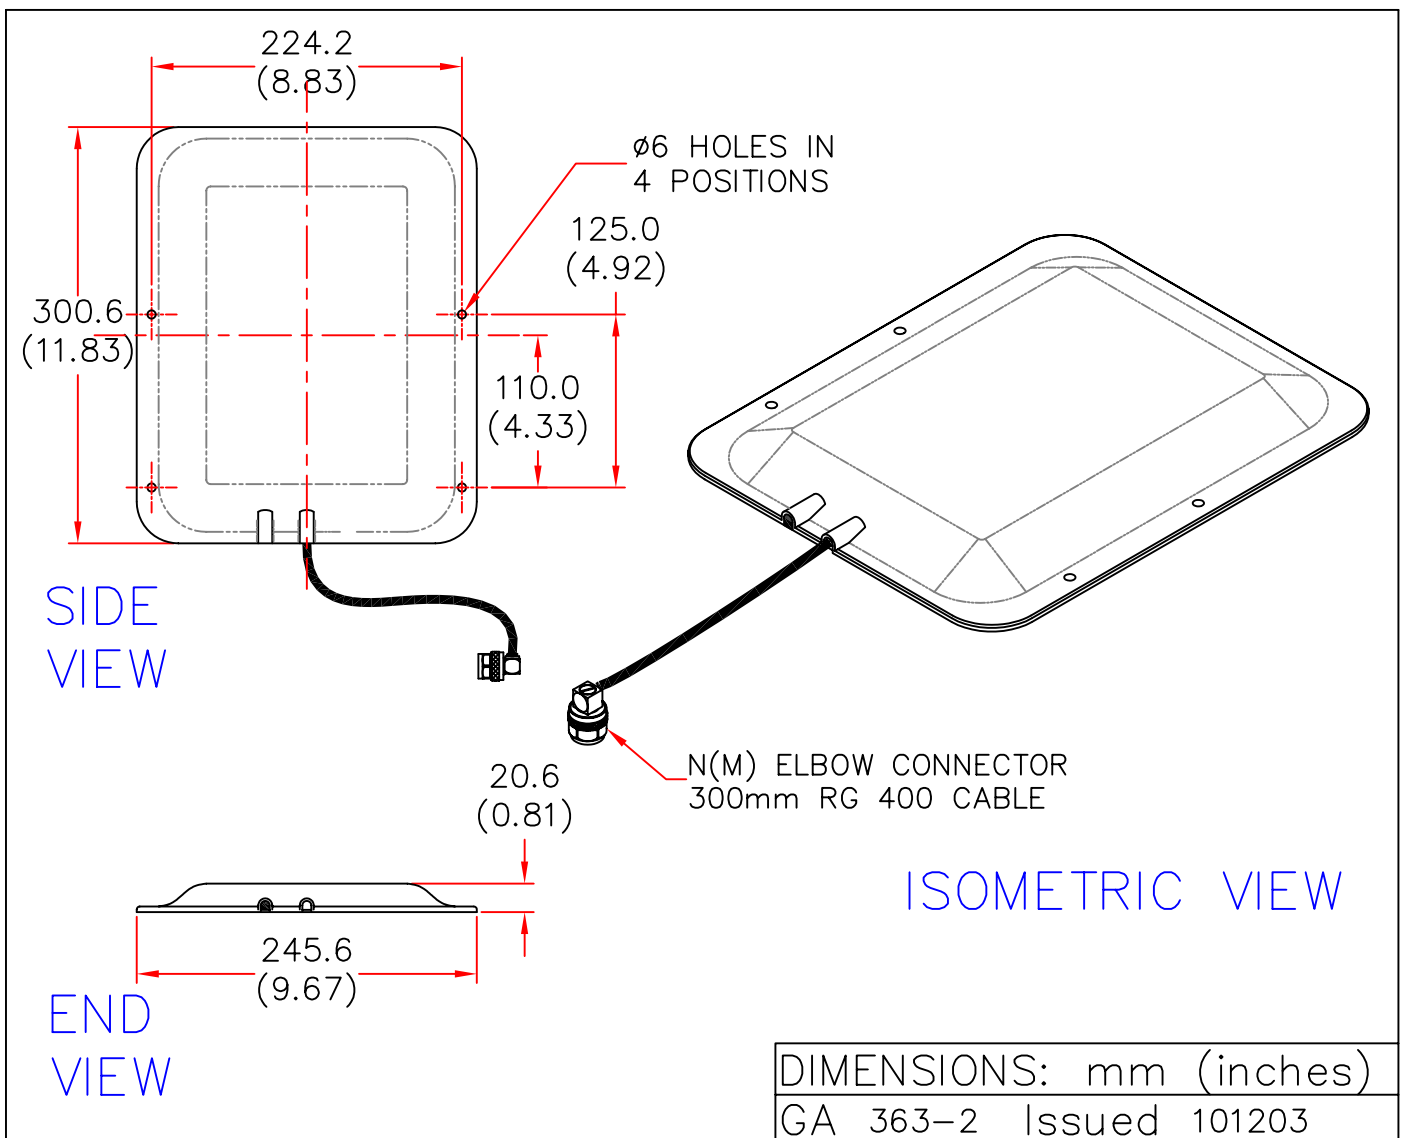

EUROPEAN ANTENNAS

LOW PROFILE ANTENNA

MODEL: LPA7-900V-701/363

FREQUENCY: 880 - 960 MHz	GAIN: 8 dBi (in situ under BTS cover)
POLARISATION: Linear (Vertical)	BEAMWIDTH: 70° x 55°
CROSS POLAR: 15 dB	VSWR: 2:1 Max
POWER RATING: 10W	FRONT TO BACK: 20 dB
TEMPERATURE: -20°C to +50°C	MASS: 0.56Kg / 1.23lbs
RADOME: White Injection Moulded Polymer	WIND LOADING: N/A