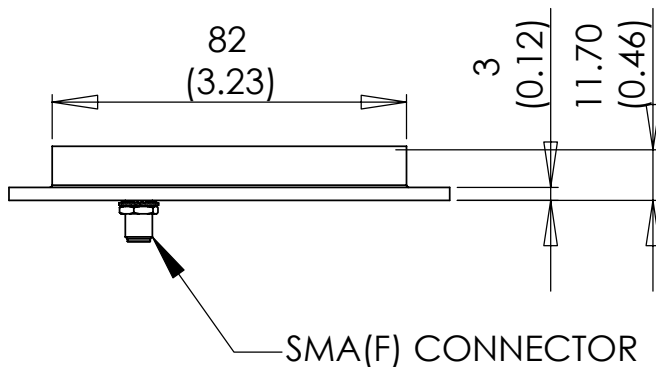

EUROPEAN ANTENNAS

Excellence through design
Creative in concept

LOW PROFILE ANTENNA

MODEL: LPA7-29V/1149

FREQUENCY:	2.70 - 3.00 GHz	GAIN:	8.0 dBi
POLARISATION:	Linear (Vertical)	BEAMWIDTH:	75° (Az.) x 70° (El.)
CROSS POLAR:	> 15 dB	VSWR:	1.5 : 1 Max
POWER RATING:	10 W	FRONT TO BACK:	>25 dB
TEMPERATURE:	-20° to +50°C	MASS:	0.12 Kg/0.26 lbs
FINISH:	Gloss White	WIND LOADING:	1.5 Kg/3.0 lbs @ 100 mph

TOP VIEW

PICTORIAL VIEW

REAR VIEW

DIMENSIONS: mm (inches)	M
GA: 1149-1	Issued: 040804

EUROPEAN ANTENNAS LTD.

LAMBDA HOUSE, CHEVELEY
NEWMARKET, SUFFOLK, CB8 9RG,
UNITED KINGDOM

Tel: +44 (0)1638 731888
Fax: +44 (0)1638 731999