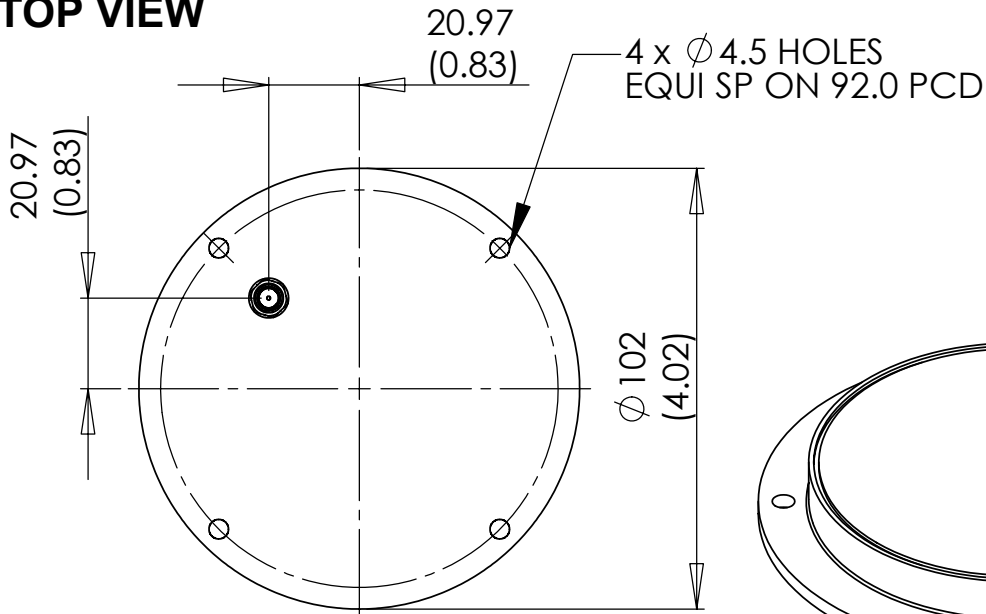

EUROPEAN ANTENNAS

Excellence through design
Creative in concept

LOW PROFILE ANTENNA

MODEL: LPA7-29V/1149

FREQUENCY:	2.70 - 3.00 GHz	GAIN:	8.0 dBi
POLARISATION:	Linear (Vertical)	BEAMWIDTH:	75° (Az.) x 70° (El.)
CROSS POLAR:	> 15 dB	VSWR:	1.5 : 1 Max
POWER RATING:	10 W	FRONT TO BACK:	>25 dB
TEMPERATURE:	-20° to +50°C	MASS:	0.12 Kg/0.26 lbs
FINISH:	Gloss White	WIND LOADING:	1.5 Kg/3.0 lbs @ 100 mph

TOP VIEW

PICTORIAL VIEW

REAR VIEW

DIMENSIONS: mm (inches)	M
GA: 1149-1	Issued: 040804

EUROPEAN ANTENNAS LTD.

LAMBDA HOUSE, CHEVELEY
NEWMARKET, SUFFOLK, CB8 9RG,
UNITED KINGDOM

Tel: +44 (0)1638 731888
Fax: +44 (0)1638 731999