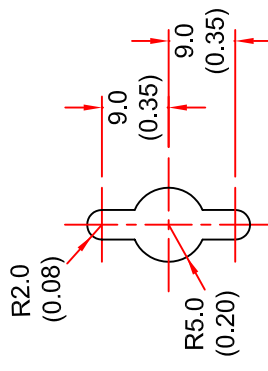

LOW PROFILE ANTENNA

MODEL: LPA7-900V-1800V-P1/604

FREQUENCY:	880 - 960 MHz & 1710 - 1880 MHz	GAIN:	6 dBi Both Bands
POLARISATION:	Linear (Vertical)	BEAMWIDTH:	80° x 80° both bands
POWER RATING:	10 W	VSWR:	2:1 Max, 1.5:1 Typical
TEMPERATURE:	-20°C to +50°C	FRONT TO BACK:	20 dB Typical
RADOME:	White ABS	MASS:	720g/1.6 lbs

REAR VIEW

ISOMETRIC VIEW

2 x MOUNTING EYES

END VIEW

SMA(F) CONNECTOR

DIMENSIONS: mm (inches)

GA 604 - 2 Issued 180900

EUROPEAN ANTENNAS LTD.