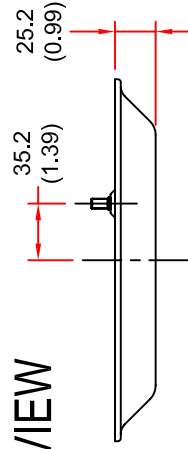

LOW PROFILE ANTENNA

MODEL: LPA7-900V-1800V-P1/604

FREQUENCY:	880 - 960 MHz & 1710 - 1880 MHz	GAIN:	6 dBi Both Bands
POLARISATION:	Linear (Vertical)	BEAMWIDTH:	80° x 80° both bands
POWER RATING:	10 W	VSWR:	2:1 Max, 1.5:1 Typical
TEMPERATURE:	-20°C to +50°C	FRONT TO BACK:	20 dB Typical
RADOME:	White ABS	MASS:	720g/1.6 lbs

REAR VIEW

ISOMETRIC VIEW

2 x MOUNTING EYES

END VIEW

SMA(F) CONNECTOR

DIMENSIONS: mm (inches)

GA 604 - 2 Issued 180900

EUROPEAN ANTENNAS LTD.