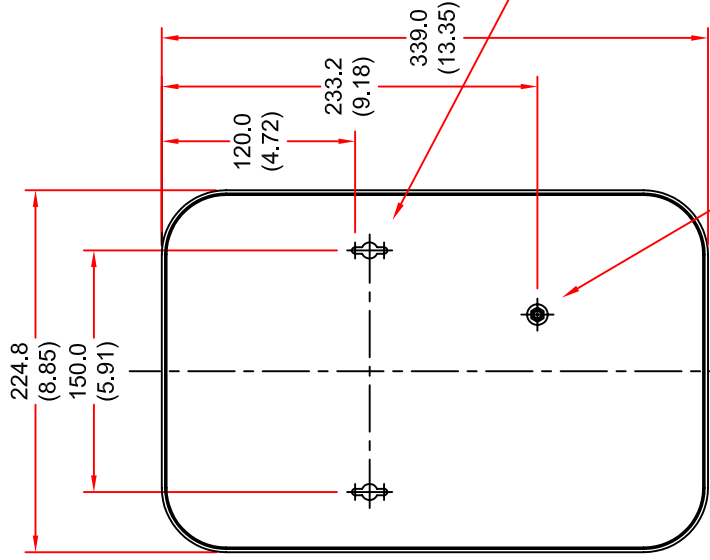

LOW PROFILE ANTENNA

MODEL: LPA7-900V-1800V-P1/604

FREQUENCY:	880 - 960 MHz & 1710 - 1880 MHz	GAIN:	6 dBi Both Bands
POLARISATION:	Linear (Vertical)	BEAMWIDTH:	80° x 80° both bands
POWER RATING:	10 W	VSWR:	2:1 Max, 1.5:1 Typical
TEMPERATURE:	-20°C to +50°C	FRONT TO BACK:	20 dB Typical
RADOME:	White ABS	MASS:	720g/1.6 lbs

REAR VIEW

ISOMETRIC VIEW

2 x MOUNTING EYES

END VIEW

SMA(F) CONNECTOR

DIMENSIONS: mm (inches)

GA 604 - 2 Issued 180900

EUROPEAN ANTENNAS LTD.