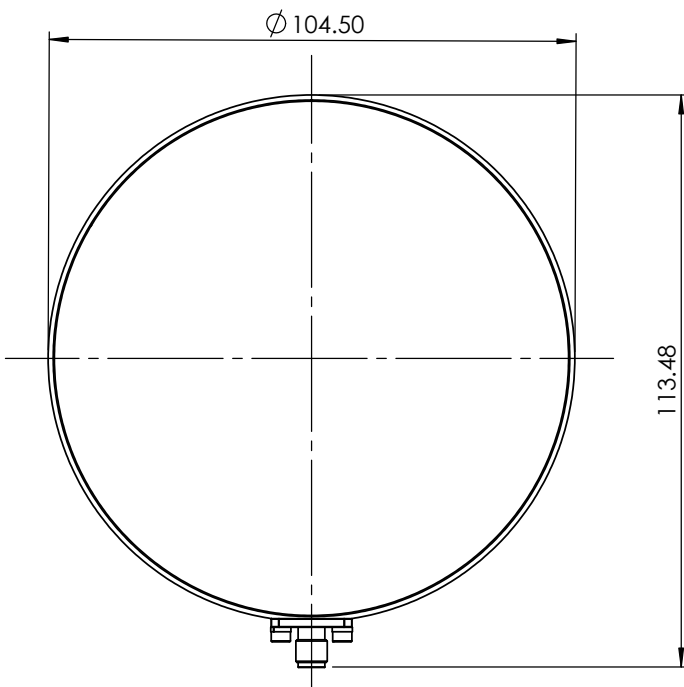

EUROPEAN ANTENNAS

Excellence through design
Creative in concept

LOW PROFILE ANTENNA

MODEL: LPA7-22R/328

FREQUENCY:	2.2 - 2.3 GHz	GAIN:	8.8 dBiC Nom
POLARISATION:	Circular (RHC)	BEAMWIDTH:	65° (Az) x 65° (El)
AXIAL RATIO:	3 dB Typ	VSWR:	1.5:1 Max
POWER RATING:	10 W	MASS:	135g / 0.3lbs
TEMPERATURE:	-20° to +50°C	WIND LOADING:	1.64 Kg / 3.6 lbs @ 100 mph
FINISH:	Matt Black		

END VIEW

ISOMETRIC VIEW

FRONT VIEW

DIMENSIONS: mm (inches)

GA: 328-2 Issued:190201

EUROPEAN ANTENNAS LTD.

Tel: +44 (0)1638 731888
Fax: +44 (0)1638 731999

LAMBDA HOUSE, CHEVELEY
NEWMARKET, SUFFOLK, CB8 9RG,
UNITED KINGDOM