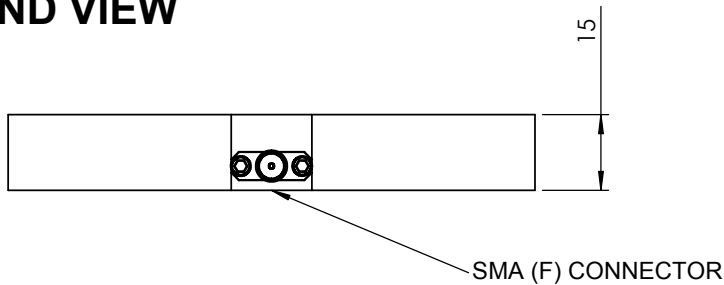

EUROPEAN ANTENNAS

Excellence through design
Creative in concept

LOW PROFILE ANTENNA

MODEL: LPA7-22R/328

FREQUENCY:	2.2 - 2.3 GHz	GAIN:	8.8 dBiC Nom
POLARISATION:	Circular (RHC)	BEAMWIDTH:	65° (Az) x 65° (El)
AXIAL RATIO:	3 dB Typ	VSWR:	1.5:1 Max
POWER RATING:	10 W	MASS:	135g / 0.3lbs
TEMPERATURE:	-20° to +50°C	WIND LOADING:	1.64 Kg / 3.6 lbs @ 100 mph
FINISH:	Matt Black		

END VIEW

ISOMETRIC VIEW

FRONT VIEW

DIMENSIONS: mm (inches)

GA: 328-2 Issued:190201

EUROPEAN ANTENNAS LTD.

Tel: +44 (0)1638 731888
Fax: +44 (0)1638 731999

LAMBDA HOUSE, CHEVELEY
NEWMARKET, SUFFOLK, CB8 9RG,
UNITED KINGDOM