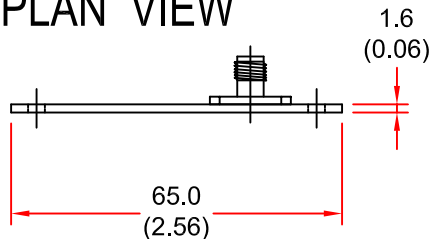

## PATCH ANTENNA

MODEL: PA5-2350R/168

FREQUENCY:	2.33 - 2.37 GHz	GAIN:	5 dBiC
POLARISATION:	R.H. Circular	BEAMWIDTH:	90° x 90°
AXIAL RATIO:	3 dB	VSWR:	2 : 1 Max
POWER RATING:	5 W	FRONT TO BACK:	14 dB
TEMPERATURE:	-20°C to +50°C	MASS:	80 g/2.9 oz
RADOME:	Matt Black	WIND LOADING:	N/A

PLAN VIEW

SIDE VIEW

ISOMETRIC VIEW

DIMENSIONS: mm (inches)

GA 168-2 Issued 220802

EUROPEAN ANTENNAS LTD.

TEL: +44 (0)1638 731888  
FAX: +44 (0)1638 731999

LAMBDA HOUSE, CHEVELEY,  
NEWMARKET, SUFFOLK, CB8 9RG,  
UNITED KINGDOM.