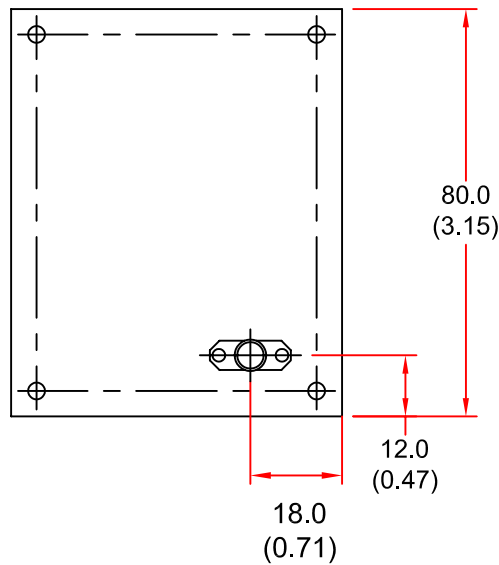

## PATCH ANTENNA

MODEL: PA5-2350R/168

FREQUENCY:	2.33 - 2.37 GHz	GAIN:	5 dBiC
POLARISATION:	R.H. Circular	BEAMWIDTH:	90° x 90°
AXIAL RATIO:	3 dB	VSWR:	2 : 1 Max
POWER RATING:	5 W	FRONT TO BACK:	14 dB
TEMPERATURE:	-20°C to +50°C	MASS:	80 g/2.9 oz
RADOME:	Matt Black	WIND LOADING:	N/A

PLAN VIEW

SIDE VIEW

ISOMETRIC VIEW

DIMENSIONS: mm (inches)

GA 168-2 Issued 220802

EUROPEAN ANTENNAS LTD.

TEL: +44 (0)1638 731888  
FAX: +44 (0)1638 731999

LAMBDA HOUSE, CHEVELEY,  
NEWMARKET, SUFFOLK, CB8 9RG,  
UNITED KINGDOM.