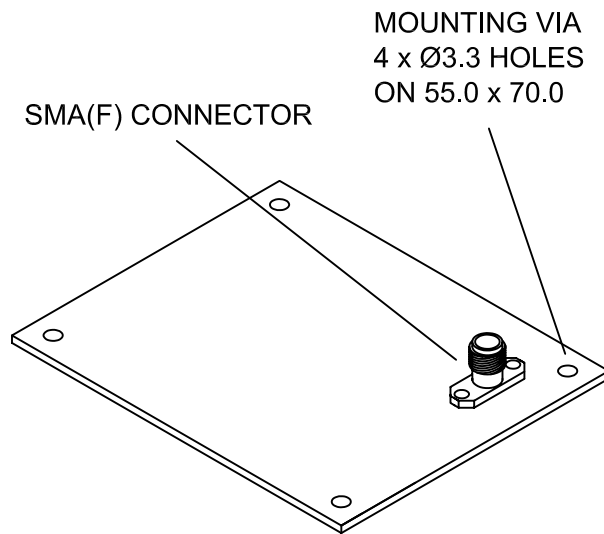

## PATCH ANTENNA

MODEL: PA5-2350R/168

FREQUENCY:	2.33 - 2.37 GHz	GAIN:	5 dBiC
POLARISATION:	R.H. Circular	BEAMWIDTH:	90° x 90°
AXIAL RATIO:	3 dB	VSWR:	2 : 1 Max
POWER RATING:	5 W	FRONT TO BACK:	14 dB
TEMPERATURE:	-20°C to +50°C	MASS:	80 g/2.9 oz
RADOME:	Matt Black	WIND LOADING:	N/A

PLAN VIEW

SIDE VIEW

ISOMETRIC VIEW

DIMENSIONS: mm (inches)

GA 168-2 Issued 220802

EUROPEAN ANTENNAS LTD.

TEL: +44 (0)1638 731888  
FAX: +44 (0)1638 731999

LAMBDA HOUSE, CHEVELEY,  
NEWMARKET, SUFFOLK, CB8 9RG,  
UNITED KINGDOM.