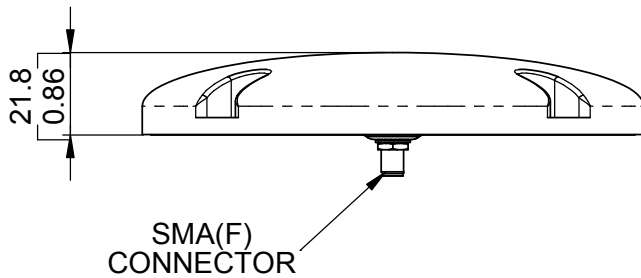

EUROPEAN ANTENNAS

Excellence through design
Creative in concept

FLAT PANEL ANTENNA

MODEL: FPA9-1.8V/9002

FREQUENCY:	1.71 - 1.88 GHz	GAIN:	8.5 dBi
POLARISATION:	Linear (Vertical)	BEAMWIDTH:	73° (Az) x 62° (El) Approx.
CROSS POLAR:	>20 dB	VSWR:	>2.0:1
POWER RATING:	25 W	FRONT TO BACK:	>20 dB
TEMPERATURE:	-40° to +60°C	MASS:	125 g / 0.275 lbs
STANDARD FINISH:	Gloss White	WIND LOADING:	N/A

SIDE VIEW

ISOMETRIC VIEW

BASE VIEW

GA:9002-1 | Issued: 161106 | DIMENSIONS: mm (inches) | H

EUROPEAN ANTENNAS LTD.
LAMBDA HOUSE, CHEVELEY
NEWMARKET, SUFFOLK, CB8 9RG,
UNITED KINGDOM

Certificate No 9268

Tel: +44 (0)1638 731888
Fax: +44 (0)1638 731999
E-Mail: sales@european-antennas.co.uk
Website: www.european-antennas.co.uk