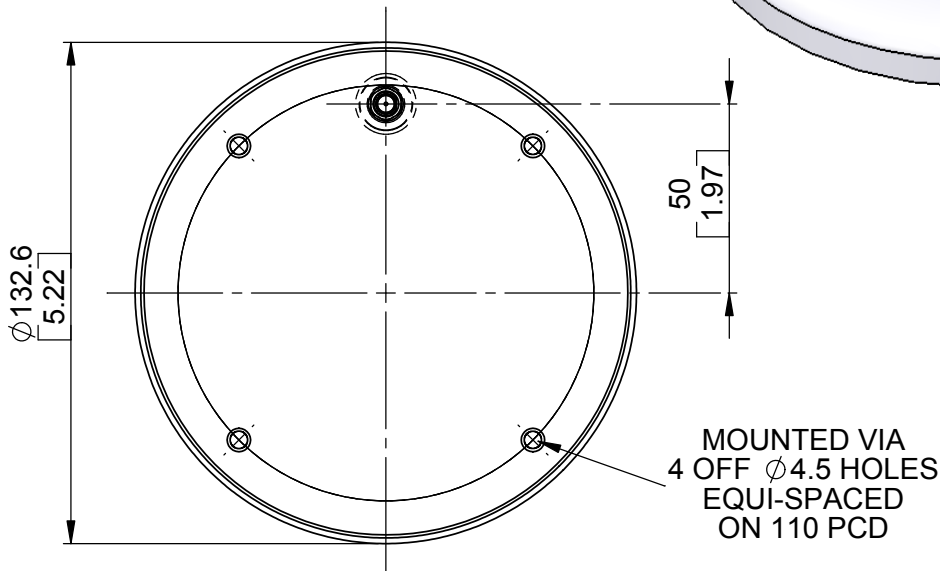

EUROPEAN ANTENNAS

Excellence through design
Creative in concept

FLAT PANEL ANTENNA

MODEL: FPA9-1.8V/9002

FREQUENCY:	1.71 - 1.88 GHz	GAIN:	8.5 dBi
POLARISATION:	Linear (Vertical)	BEAMWIDTH:	73° (Az) x 62° (El) Approx.
CROSS POLAR:	>20 dB	VSWR:	>2.0:1
POWER RATING:	25 W	FRONT TO BACK:	>20 dB
TEMPERATURE:	-40° to +60°C	MASS:	125 g / 0.275 lbs
STANDARD FINISH:	Gloss White	WIND LOADING:	N/A

SIDE VIEW

ISOMETRIC VIEW

BASE VIEW

GA:9002-1 | Issued: 161106 | DIMENSIONS: mm (inches) | H

EUROPEAN ANTENNAS LTD.
LAMBDA HOUSE, CHEVELEY
NEWMARKET, SUFFOLK, CB8 9RG,
UNITED KINGDOM

Certificate No 9268

Tel: +44 (0)1638 731888
Fax: +44 (0)1638 731999
E-Mail: sales@european-antennas.co.uk
Website: www.european-antennas.co.uk