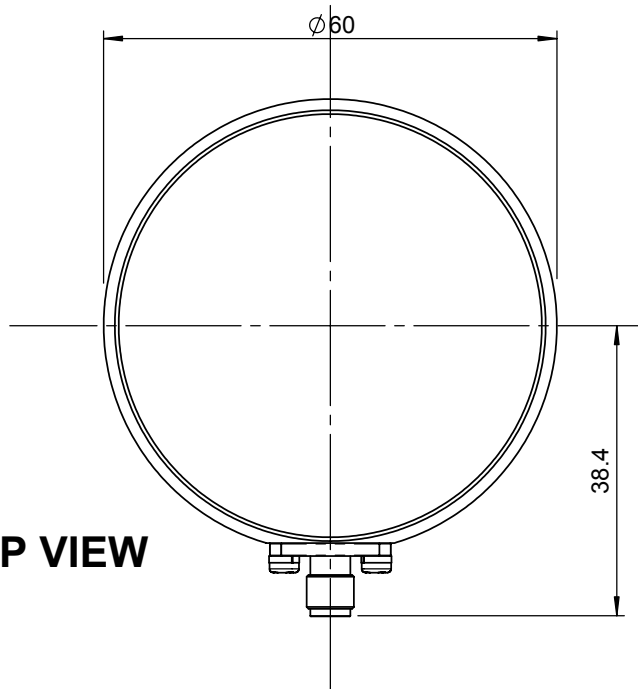

## LOW PROFILE ANTENNA

### MODEL: LPA7-7500R/1043

<b>FREQUENCY:</b>	7.3 - 7.7 GHz	<b>GAIN:</b>	7 dBiC Minimum
<b>POLARISATION:</b>	Right Hand Circular	<b>BEAMWIDTH:</b>	70° (Azimuth) x 70° (Elevation) Approx
<b>AXIAL RATIO:</b>	3 dB Typical	<b>VSWR:</b>	1.5 : 1
<b>POWER RATING:</b>	20 W	<b>FRONT TO BACK:</b>	25 dB Minimum
<b>TEMPERATURE:</b>	-20° to +50°C	<b>MASS:</b>	42 g / 1.48 oz
<b>FINISH:</b>	White Radome, Alocrom 1200 Chassis	<b>WIND LOADING:</b>	0.45 Kg / 1.0 lbs @ 100 mph

**TOP VIEW**

SMA(F)  
CONNECTOR

**ISOMETRIC VIEW**

**SIDE VIEW**

<b>DIMENSIONS:</b> mm (inches)	<b>M</b>
<b>GA:</b> 1043-1	<b>Issued:</b> 070303

EUROPEAN ANTENNAS LTD.

Tel: +44 (0)1638 731888  
Fax: +44 (0)1638 731999