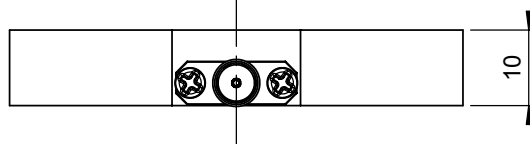

### MODEL: LPA7-7500R/1043

<b>FREQUENCY:</b>	7.3 - 7.7 GHz	<b>GAIN:</b>	7 dBiC Minimum
<b>POLARISATION:</b>	Right Hand Circular	<b>BEAMWIDTH:</b>	70° (Azimuth) x 70° (Elevation) Approx
<b>AXIAL RATIO:</b>	3 dB Typical	<b>VSWR:</b>	1.5 : 1
<b>POWER RATING:</b>	20 W	<b>FRONT TO BACK:</b>	25 dB Minimum
<b>TEMPERATURE:</b>	-20° to +50°C	<b>MASS:</b>	42 g / 1.48 oz
<b>FINISH:</b>	White Radome, Alocrom 1200 Chassis	<b>WIND LOADING:</b>	0.45 Kg / 1.0 lbs @ 100 mph

**TOP VIEW**

SMA(F)  
CONNECTOR

**ISOMETRIC VIEW**

**SIDE VIEW**

<b>DIMENSIONS:</b> mm (inches)	<b>M</b>
<b>GA:</b> 1043-1	<b>Issued:</b> 070303

EUROPEAN ANTENNAS LTD.

Tel: +44 (0)1638 731888  
Fax: +44 (0)1638 731999