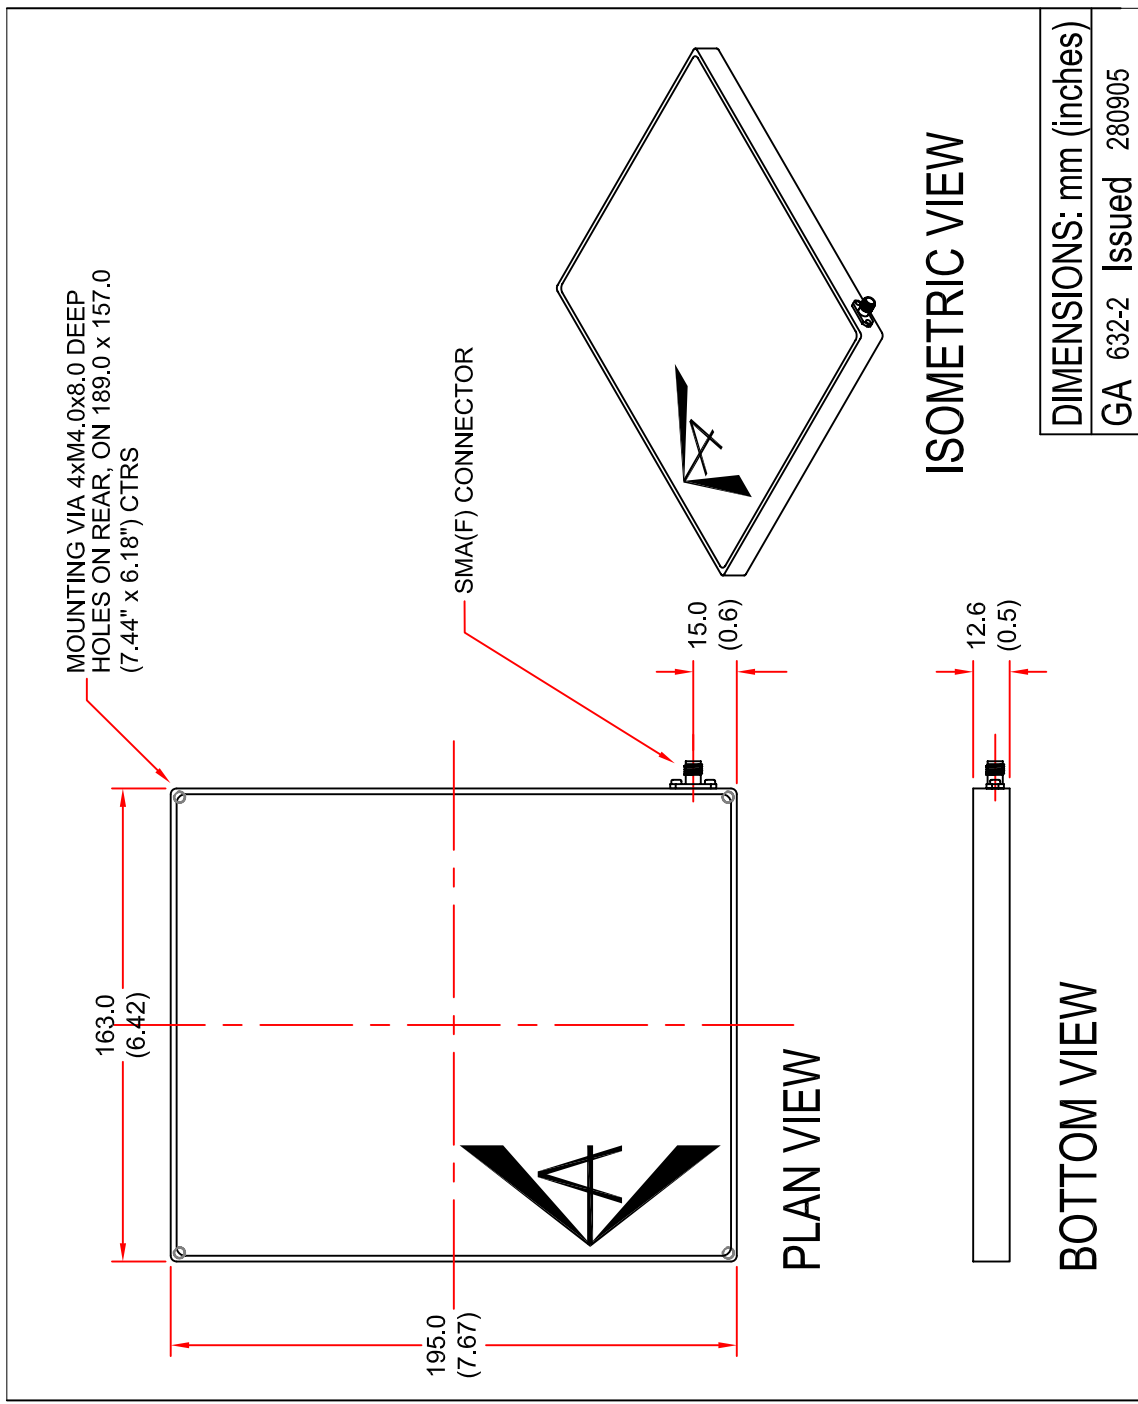

## FLAT PANEL ANTENNA

MODEL: FPA13-2450V/632

FREQUENCY:	2.3-2.6 GHz	GAIN:	13 dBi
POLARISATION:	Linear (Vertical)	BEAMWIDTH:	40° x 40°
CROSS POLAR:	20 dB	VSWR:	1.5:1
POWER RATING:	10 W	FRONT TO BACK:	20 dB
TEMPERATURE:	-20 to +50°C	MASS:	425 g/0.94 lbs
FINISH:	Matt Black	WIND LOADING:	5.2 kg/11.3lbs @ 100 mph