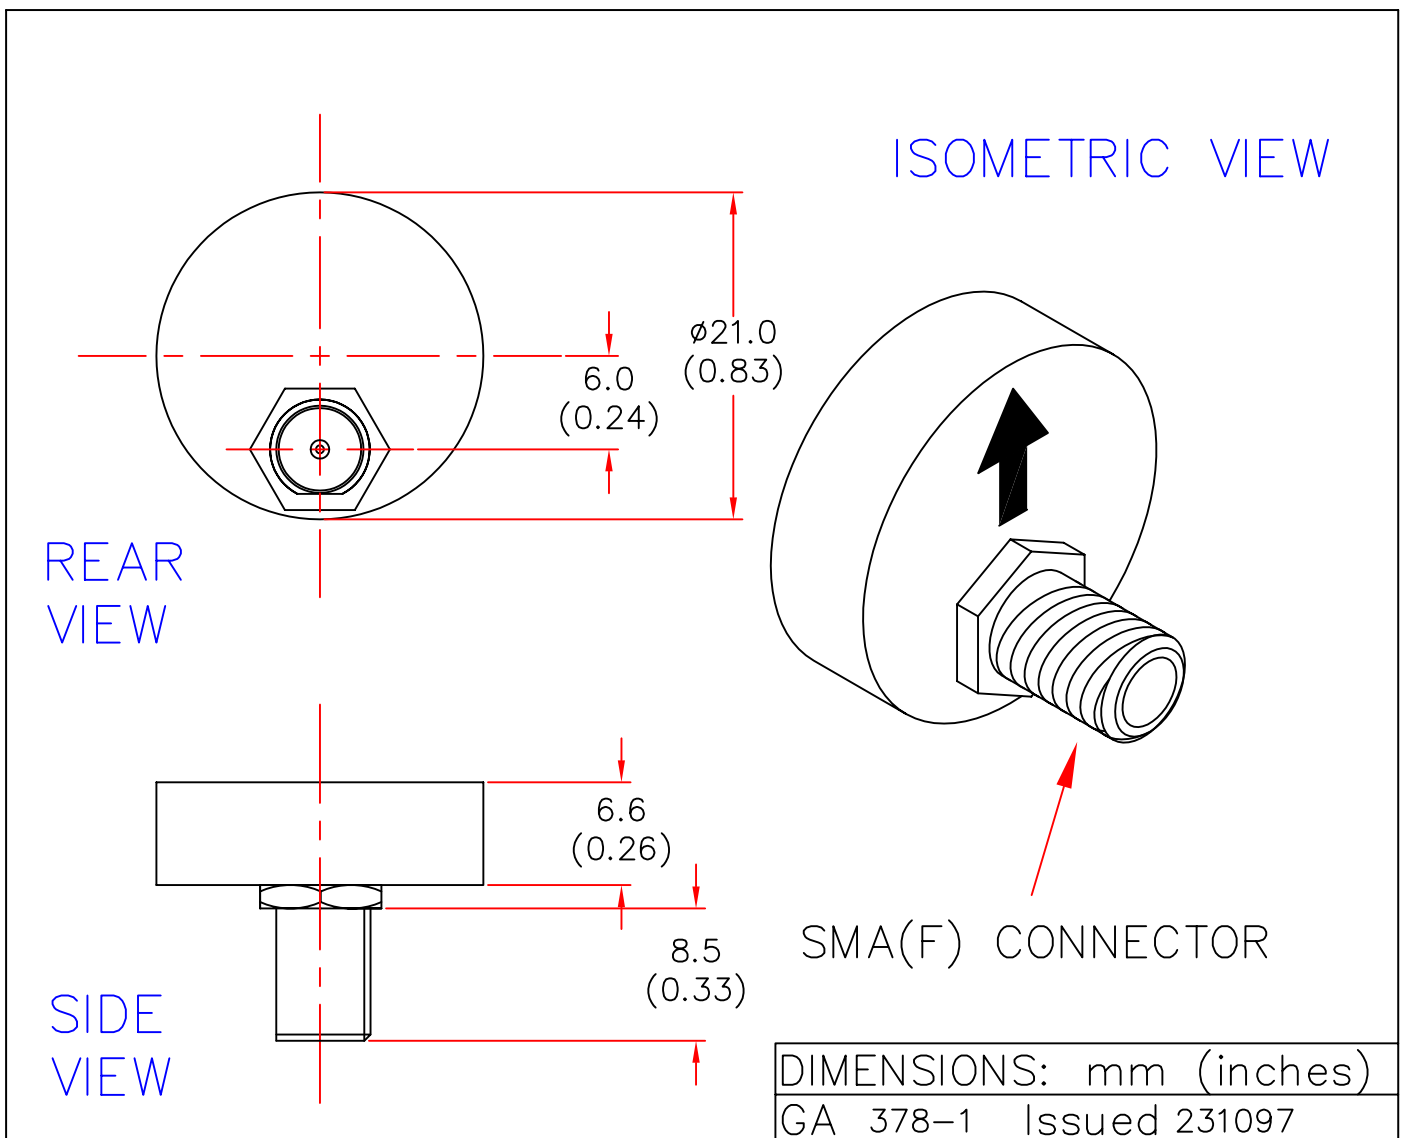

EUROPEAN ANTENNAS

LOW PROFILE ANTENNA

MODEL: LPA7-105V/378

FREQUENCY: 10.2 – 10.7 GHz	GAIN: 6 dBi
POLARISATION: Linear (Vertical)	BEAMWIDTH: 90° (Az) x 70° (El)
CROSS POLAR: 20 dB	VSWR: 2 : 1
POWER RATING: 5 W	FRONT TO BACK: 17 dB
TEMPERATURE: -20°C to +50°C	MASS: 8.0 g/0.3 Oz
RADOME: Glass Fibre/Gloss White	WIND LOADING: N/A