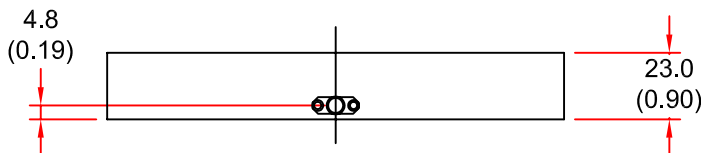

EUROPEAN ANTENNAS

Excellence through design
Creative in concept

LOW PROFILE ANTENNA

MODEL: LPA7-13L/607

FREQUENCY:	1.24 - 1.34 GHz	GAIN:	7 dBiC
POLARISATION:	Left Hand Circular	BEAMWIDTH:	80° x 80°
AXIAL RATIO:	2dB	VSWR:	1.5:1
POWER RATING:	10 W	FRONT TO BACK:	15-20 dB
TEMPERATURE:	-20°C to +50°C	MASS:	350g/12.5oz
FINISH:	Painted Matt Black	WIND LOADING:	3.2Kg/7.0lbs @ 100mph

FRONT VIEW

ISOMETRIC VIEW

END VIEW

DIMENSIONS: mm (inches)

GA 607-1 Issued 071299

EUROPEAN ANTENNAS LTD.

LAMBDA HOUSE, CHEVELEY,
NEWMARKET, SUFFOLK, CB8 9RG,
UNITED KINGDOM.

TEL: +44 (0)1638 731888
FAX: +44 (0)1638 731999