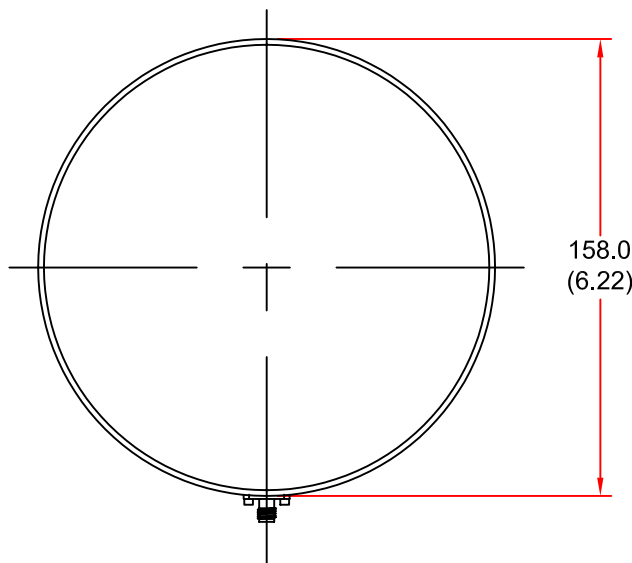

EUROPEAN ANTENNAS

Excellence through design
Creative in concept

LOW PROFILE ANTENNA

MODEL: LPA7-13L/607

FREQUENCY:	1.24 - 1.34 GHz	GAIN:	7 dBiC
POLARISATION:	Left Hand Circular	BEAMWIDTH:	80° x 80°
AXIAL RATIO:	2dB	VSWR:	1.5:1
POWER RATING:	10 W	FRONT TO BACK:	15-20 dB
TEMPERATURE:	-20°C to +50°C	MASS:	350g/12.5oz
FINISH:	Painted Matt Black	WIND LOADING:	3.2Kg/7.0lbs @ 100mph

FRONT VIEW

ISOMETRIC VIEW

END VIEW

DIMENSIONS: mm (inches)

GA 607-1 Issued 071299

EUROPEAN ANTENNAS LTD.

LAMBDA HOUSE, CHEVELEY,
NEWMARKET, SUFFOLK, CB8 9RG,
UNITED KINGDOM.

TEL: +44 (0)1638 731888
FAX: +44 (0)1638 731999