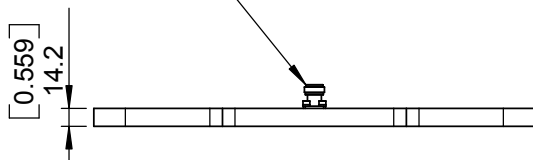

EUROPEAN ANTENNAS

Excellence through design
Creative in concept

FLAT PANEL ANTENNA

MODEL: FPA23-69V-N(F)/1320

FREQUENCY:	6.4-7.4 GHz	GAIN:	25.5 dBi TYP
POLARISATION:	Linear (Vertical)	BEAMWIDTH:	7.6° (Az) x 7.4° (El)
CROSS POLAR:	>20dB TYP	VSWR:	<2:1
POWER RATING:	10 W	FRONT TO BACK:	>50dB
TEMPERATURE:	-40° to +60°C	MASS:	2.0 Kg / 4.4 lbs
FINISH:	Gloss White Radome, Alocrom 1200	WIND LOADING:	22.37 Kg / 49.21 lbs @ 100 mph

BASE VIEW

N(F) CONNECTOR

SIDE VIEW

ISOMETRIC VIEW

GA: 1320-1 | Issued: 240106 | DIMENSIONS: mm (inches) | L

EUROPEAN ANTENNAS LTD.
LAMBDA HOUSE, CHEVELEY
NEWMARKET, SUFFOLK, CB8 9RG,
UNITED KINGDOM

Certificate No 9268