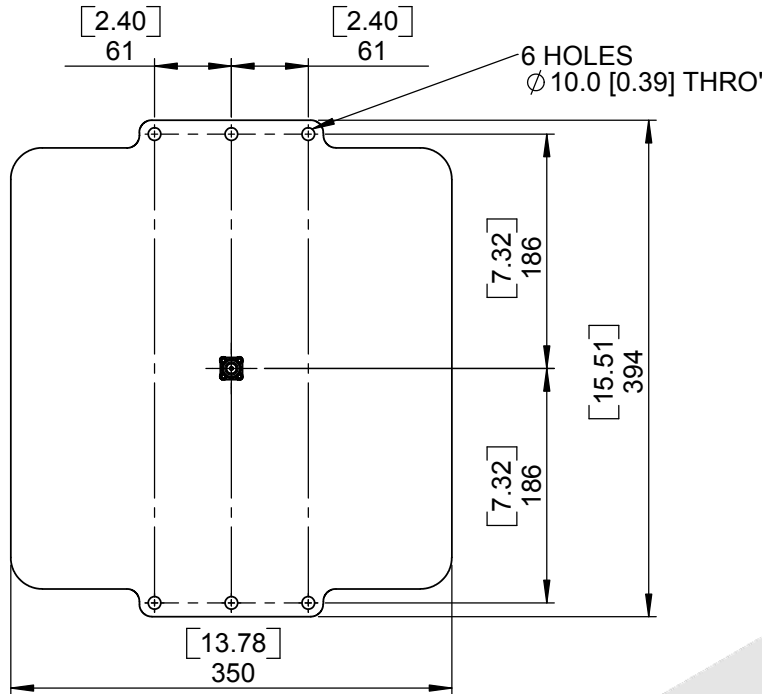

EUROPEAN ANTENNAS

Excellence through design
Creative in concept

FLAT PANEL ANTENNA

MODEL: FPA23-69V-N(F)/1320

FREQUENCY:	6.4-7.4 GHz	GAIN:	25.5 dBi TYP
POLARISATION:	Linear (Vertical)	BEAMWIDTH:	7.6° (Az) x 7.4° (El)
CROSS POLAR:	>20dB TYP	VSWR:	<2:1
POWER RATING:	10 W	FRONT TO BACK:	>50dB
TEMPERATURE:	-40° to +60°C	MASS:	2.0 Kg / 4.4 lbs
FINISH:	Gloss White Radome, Alocrom 1200	WIND LOADING:	22.37 Kg / 49.21 lbs @ 100 mph

BASE VIEW

N(F) CONNECTOR

SIDE VIEW

ISOMETRIC VIEW

GA: 1320-1 | Issued: 240106 | DIMENSIONS: mm (inches) | L

EUROPEAN ANTENNAS LTD.
LAMBDA HOUSE, CHEVELEY
NEWMARKET, SUFFOLK, CB8 9RG,
UNITED KINGDOM

Certificate No 9268