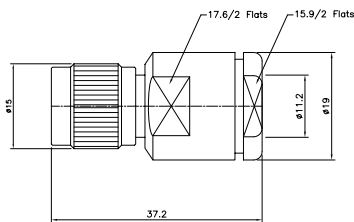

(TNC 4H Flange Mount Plug Receptacle)

PART #
TNC 5000-2001

(TNC Straight Plug for Cable RG214)

PART #
TNC 5000-2004

(TNC Right Angle Plug for Cable RG142, RG400)

PART #
TNC 5000-2002

(TNC Straight Plug Reverse Polarity for Cable RG174, RG316/U)

PART #
TNC 5000-2005

(TNC Straight Plug for Cable LMR400 Clamp)

PART #
TNC 5000-2003

(TNC Straight Plug for Cable RG316D/S)

PART #
TNC 5000-2006