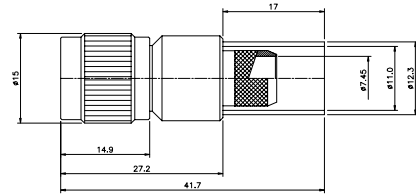

(TNC 4H Flange Mount Plug Receptacle)

PART #
TNC 5000-2001

(TNC Straight Plug for Cable RG214)

PART #
TNC 5000-2004

(TNC Right Angle Plug for Cable RG142, RG400)

PART #
TNC 5000-2002

(TNC Straight Plug Reverse Polarity for Cable RG174, RG316/U)

PART #
TNC 5000-2005

(TNC Straight Plug for Cable LMR400 Clamp)

PART #
TNC 5000-2003

(TNC Straight Plug for Cable RG316D/S)

PART #
TNC 5000-2006