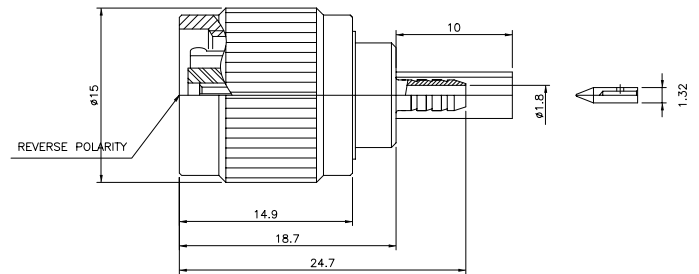

(TNC 4H Flange Mount Plug Receptacle)

PART #
TNC 5000-2001

(TNC Straight Plug for Cable RG214)

PART #
TNC 5000-2004

(TNC Right Angle Plug for Cable RG142, RG400)

PART #
TNC 5000-2002

(TNC Straight Plug Reverse Polarity for Cable RG174, RG316/U)

PART #
TNC 5000-2005

(TNC Straight Plug for Cable LMR400 Clamp)

PART #
TNC 5000-2003

(TNC Straight Plug for Cable RG316D/S)

PART #
TNC 5000-2006