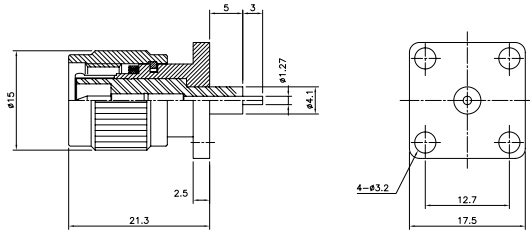

(TNC 4H Flange Mount Plug Receptacle)

PART #
TNC 5000-2001

(TNC Straight Plug for Cable RG214)

PART #
TNC 5000-2004

(TNC Right Angle Plug for Cable RG142, RG400)

PART #
TNC 5000-2002

(TNC Straight Plug Reverse Polarity for Cable RG174, RG316/U)

PART #
TNC 5000-2005

(TNC Straight Plug for Cable LMR400 Clamp)

PART #
TNC 5000-2003

(TNC Straight Plug for Cable RG316D/S)

PART #
TNC 5000-2006