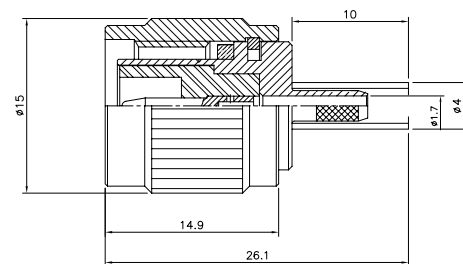

(TNC 4H Flange Mount Plug Receptacle)

PART #
TNC 5000-2001

(TNC Straight Plug for Cable RG214)

PART #
TNC 5000-2004

(TNC Right Angle Plug for Cable RG142, RG400)

PART #
TNC 5000-2002

(TNC Straight Plug Reverse Polarity for Cable RG174, RG316/U)

PART #
TNC 5000-2005

(TNC Straight Plug for Cable LMR400 Clamp)

PART #
TNC 5000-2003

(TNC Straight Plug for Cable RG316D/S)

PART #
TNC 5000-2006