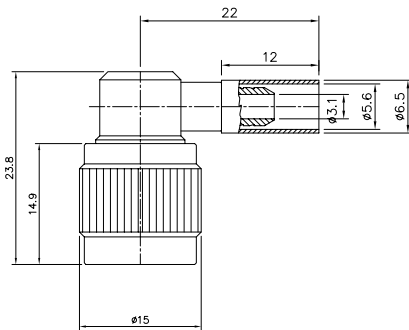

(TNC 4H Flange Mount Plug Receptacle)

PART #
TNC 5000-2001

(TNC Straight Plug for Cable RG214)

PART #
TNC 5000-2004

(TNC Right Angle Plug for Cable RG142, RG400)

PART #
TNC 5000-2002

(TNC Straight Plug Reverse Polarity for Cable RG174, RG316/U)

PART #
TNC 5000-2005

(TNC Straight Plug for Cable LMR400 Clamp)

PART #
TNC 5000-2003

(TNC Straight Plug for Cable RG316D/S)

PART #
TNC 5000-2006