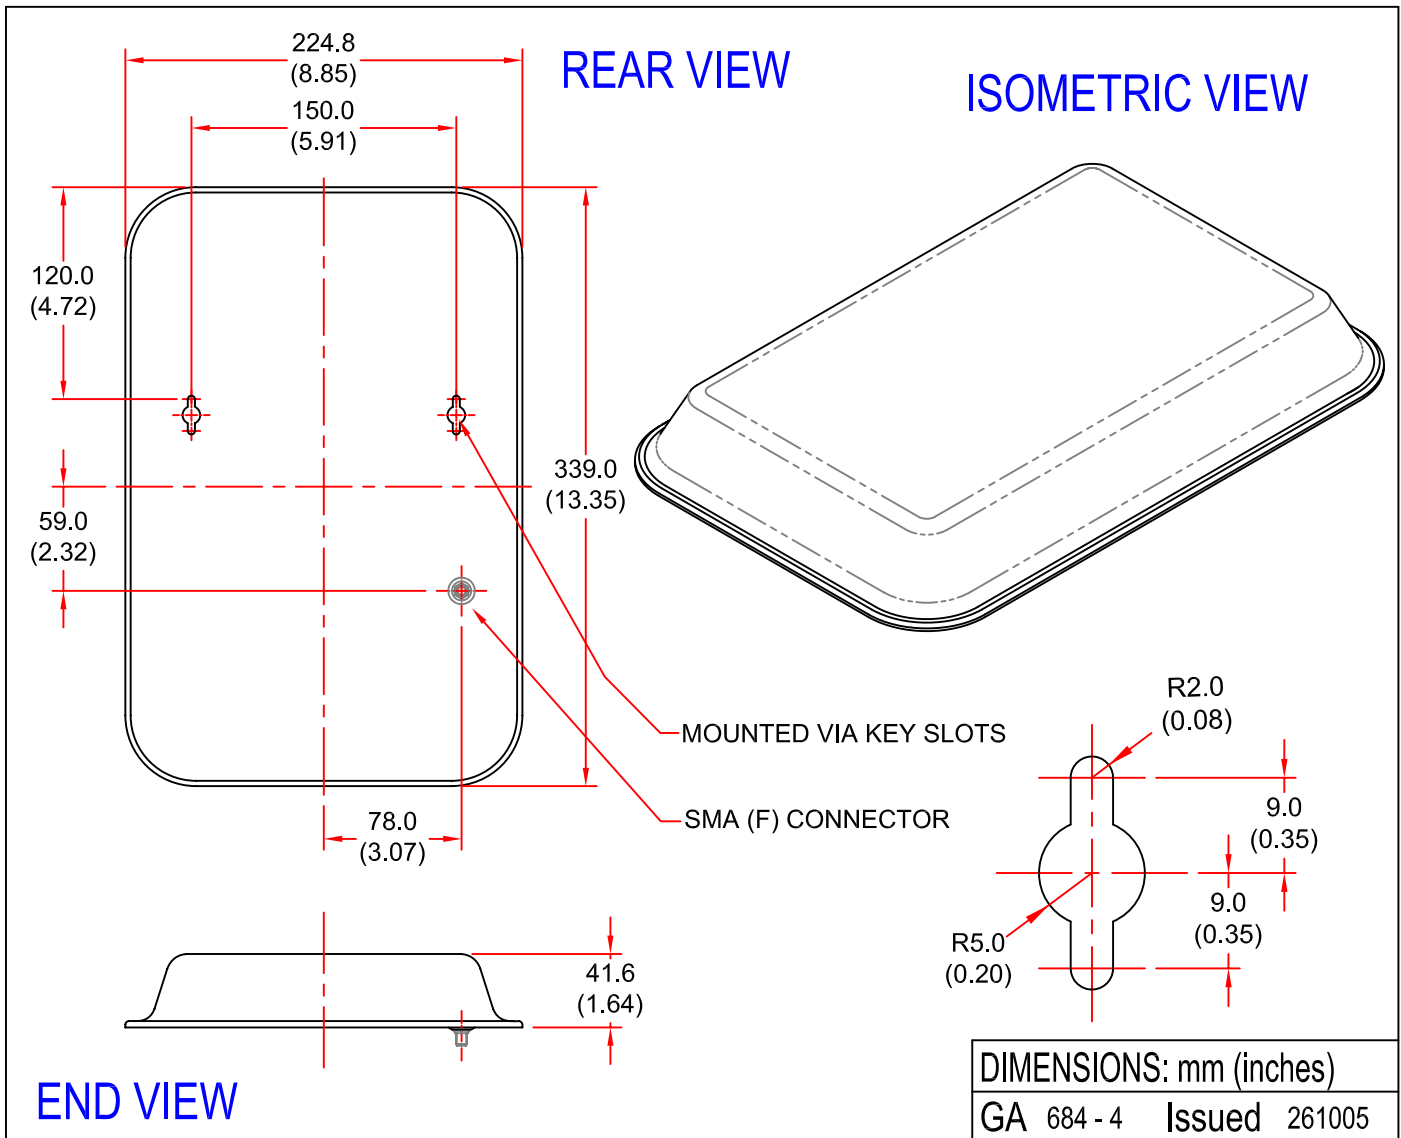

## LOW PROFILE ANTENNA

MODEL: LPA7-TRI-COM/684

FREQUENCY:	880-960, 1710-1880, 1920-2175 MHz	GAIN:	7 dBi Nominal (Each Band)
POLARISATION:	Linear (Vertical)	BEAMWIDTH:	75° x 60°
CROSS POLAR:	15dB Nominal (Each Band)	VSWR:	2.0:1 (Each Band)
POWER RATING:	10W	FRONT TO BACK:	20dB
TEMPERATURE:	-20°C to +50°C	MASS:	750g/1.65lbs
FINISH:	Gloss White	WIND LOADING:	12.3Kg/27.1lbs @ 100 mph