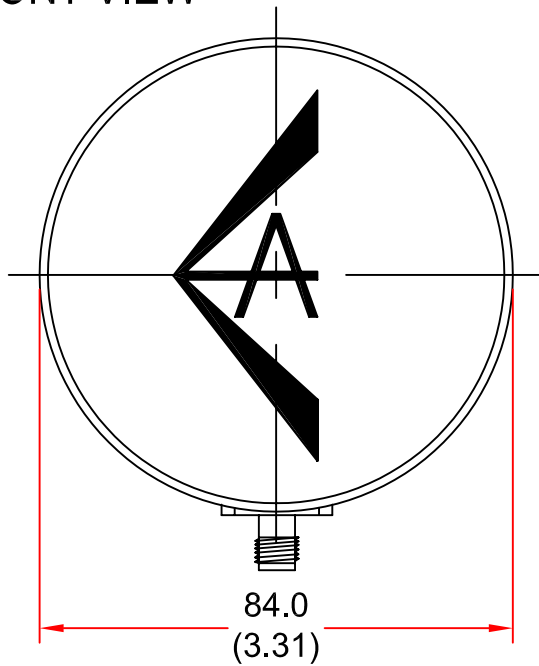

EUROPEAN ANTENNAS

Excellence through design
Creative in concept

LOW PROFILE ANTENNA

MODEL: LPA7-58V/706

FREQUENCY:	5.6 - 6.0 GHz	GAIN:	7 dBi
POLARISATION:	Linear (Vertical)	BEAMWIDTH:	80° x 80°
CROSS POLAR:	20 dB	VSWR:	1.5:1
POWER RATING:	20 W	MASS:	100 g / 3.57 oz
TEMPERATURE:	-20°C to +50°C	WIND LOADING:	0.89 Kg / 1.98 lbs @ 100 mph

FINISH: Gloss White, Alcocrom 1200

FRONT VIEW

ISOMETRIC VIEW

14.8
(0.58)

SIDE VIEW

DIMENSIONS: mm (inches)

GA 706-1 Issued 200600

EUROPEAN ANTENNAS LTD.