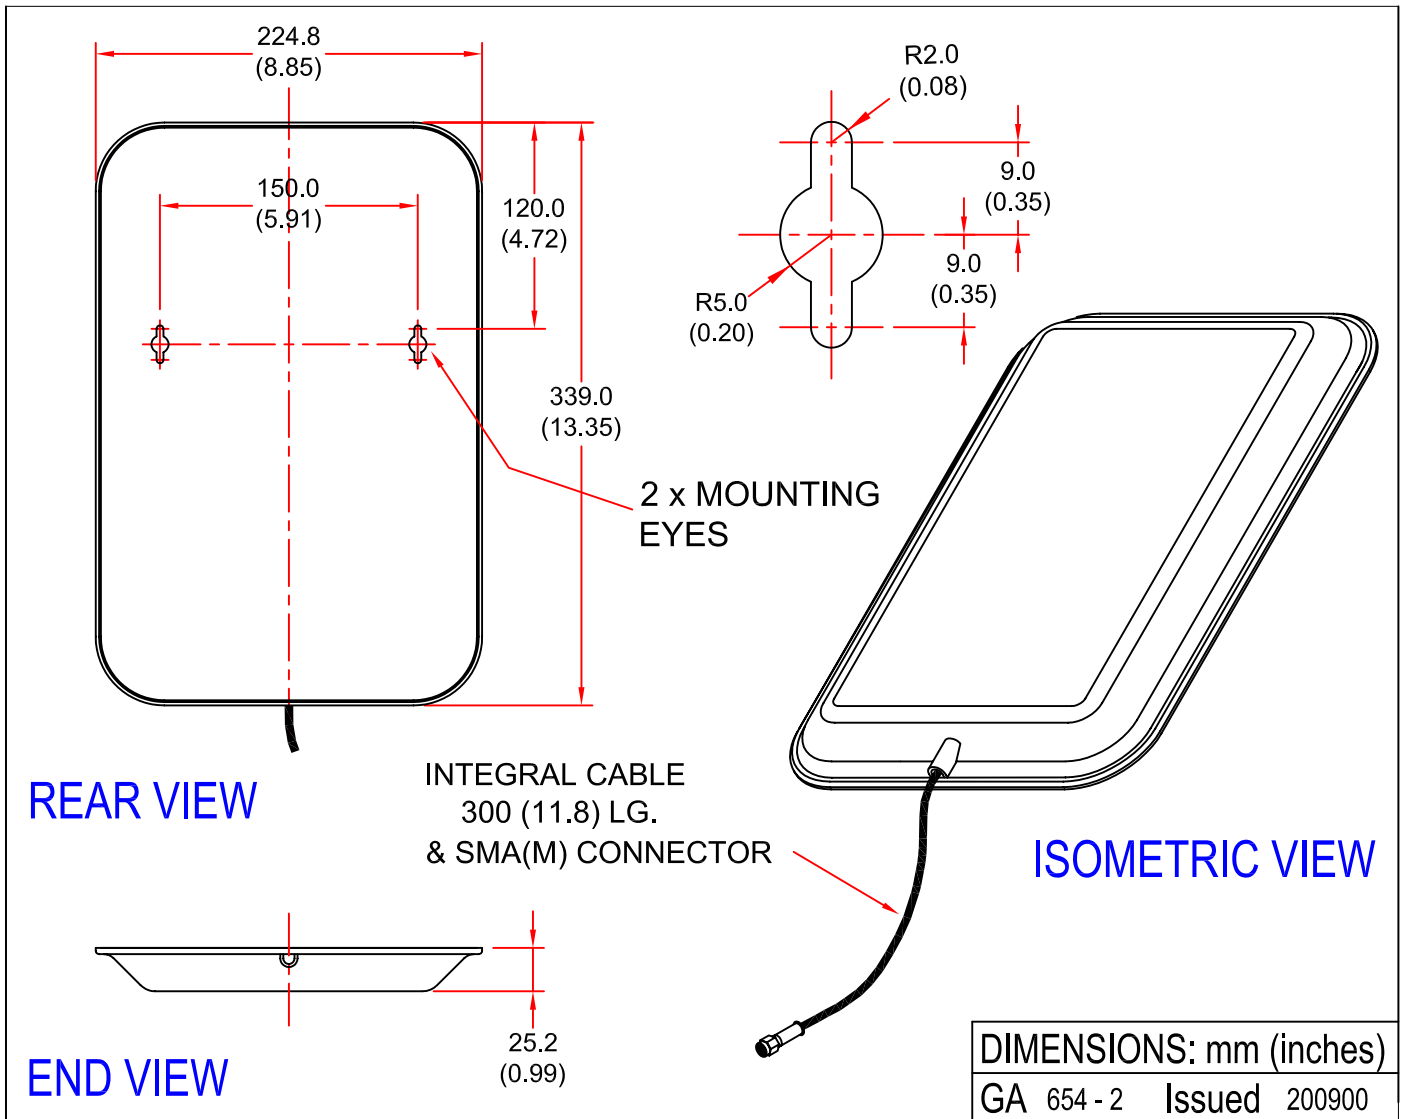

## DUAL BAND LOW PROFILE ANTENNA

MODEL: LPA7-900-1800-FL/654

FREQUENCY:	880-960 & 1710-1880 MHz	GAIN:	6 dBi (Each Band)
POLARISATION:	Linear (Vertical)	BEAMWIDTH:	80° x 80°
CROSS POLAR:	N/S	VSWR:	2:1
POWER RATING:	10W	FRONT TO BACK:	20dB Typical
TEMPERATURE:	-20°C to +50°C	MASS:	750g / 1.65lbs
FINISH:	Gloss White	WIND LOADING:	N/A