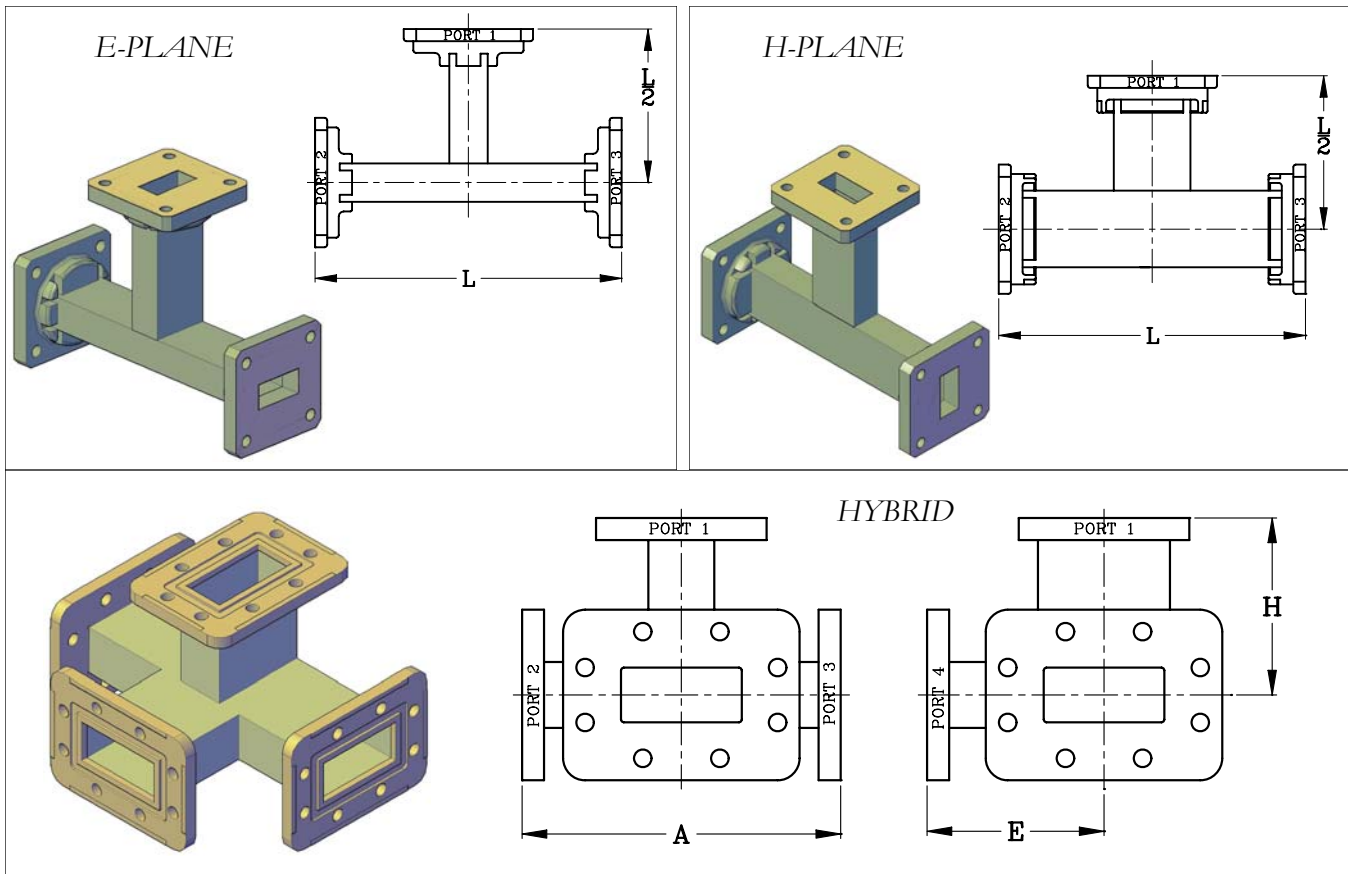

## Rectangular Waveguide E-Plane (Series), H-Plane (Shunt), & Hybrid Tees

Space Machine offers a standard product line of waveguide tees covering waveguide sizes WR28 thru WR284. Additional sizes and configurations are available on request. For E and H plane tees please specify whether the tee is to be used as a combiner or divider. Over 20% bandwidth VSWR is 1.2:1 max for all ports, power split is  $\pm 0.1\text{dB}$  and collinear arm isolation is 15 dB minimum. For hybrid tees, over 20% bandwidth VSWR is 1.2:1 max for all ports, power split is  $\pm 0.1\text{dB}$  and E and H arm isolation is 30dB minimum. See next page for standard dimensions.

### Ordering Information:

Waveguide Tee Hybrid, WR137, Bronze, CPRG Flange, Chromated, Paint Space Machine Gray.

Example part number:

<u>Ttt</u>	<u>wr</u>	<u>-m</u>	<u>f</u>	<u>-p</u>	<u>f</u>
THB	137	-B	04	-C	P

Series (TEP): E – Plane Tee  
(THP): H – Plane Tee  
(THB): Hybrid Tee

Waveguide Size (wr): WR28 thru WR284

Material (-m): A – Aluminum, B – Bronze, C - OFHC Copper, O – Other

Flange (f): See [Appendix G](#)