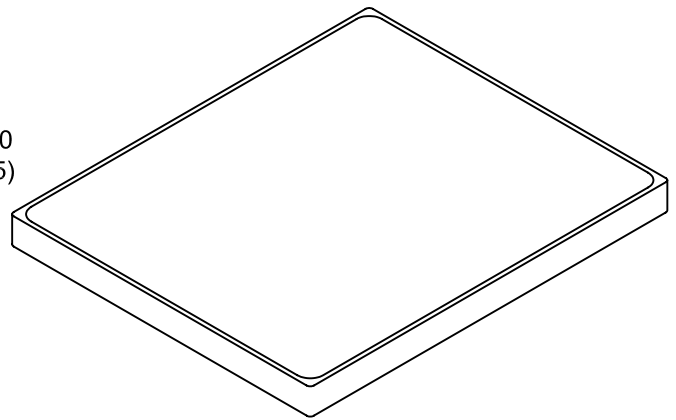

EUROPEAN ANTENNAS

Excellence through design
Creative in concept

FLAT PANEL ANTENNA

MODEL: FPA13-22L/657

FREQUENCY:	2.20 - 2.35 GHz	GAIN:	13 dBic
POLARISATION:	Circular (L.H.C)	BEAMWIDTH:	40° x 40°
AXIAL RATIO:	3 dB Typical	VSWR:	2:1
POWER RATING:	20 W	FRONT TO BACK	25 dB
TEMPERATURE:	-20°C to +50°C	MASS:	625g/1.38lbs
FINISH:	Gloss White & Alocrom	WIND LOADING:	5.15Kg/11.3lbs @ 100mph

REAR VIEW

ISOMETRIC VIEW

END VIEW

DIMENSIONS: mm (inches)

GA 657-1 Issued 030200

EUROPEAN ANTENNAS LTD.

LAMBDA HOUSE, CHEVELEY,
NEWMARKET, SUFFOLK, CB8 9RG,
UNITED KINGDOM.

TEL: +44 (0)1638 731888
FAX: +44 (0)1638 731999