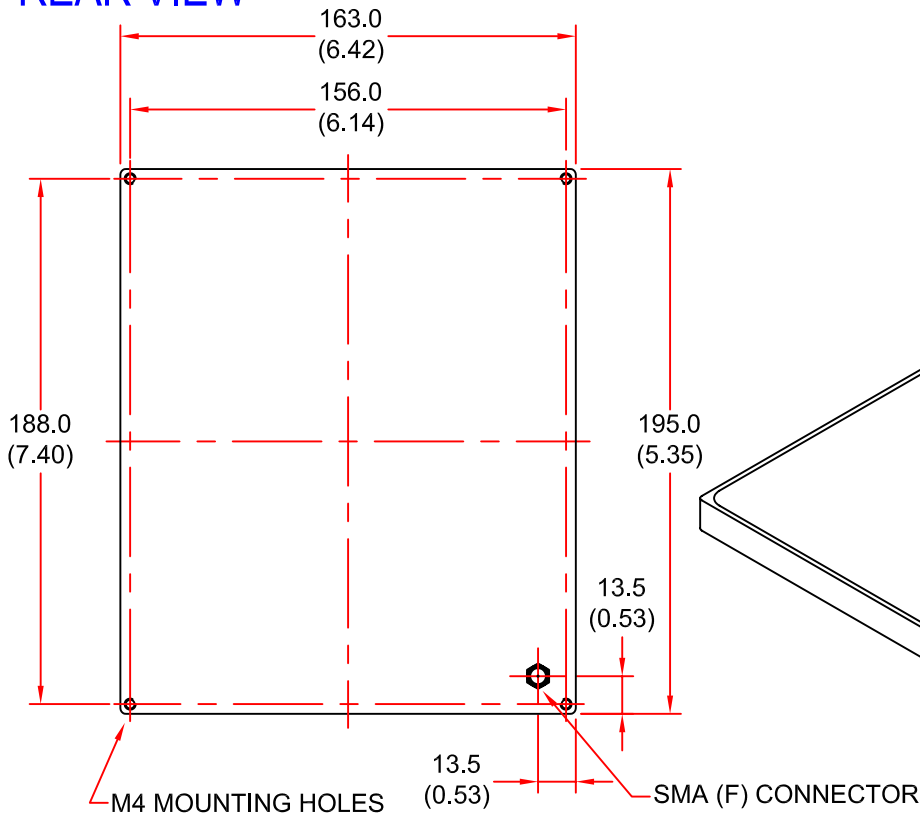

EUROPEAN ANTENNAS

Excellence through design
Creative in concept

FLAT PANEL ANTENNA

MODEL: FPA13-22L/657

FREQUENCY:	2.20 - 2.35 GHz	GAIN:	13 dBic
POLARISATION:	Circular (L.H.C)	BEAMWIDTH:	40° x 40°
AXIAL RATIO:	3 dB Typical	VSWR:	2:1
POWER RATING:	20 W	FRONT TO BACK	25 dB
TEMPERATURE:	-20°C to +50°C	MASS:	625g/1.38lbs
FINISH:	Gloss White & Alocrom	WIND LOADING:	5.15Kg/11.3lbs @ 100mph

REAR VIEW

ISOMETRIC VIEW

END VIEW

DIMENSIONS: mm (inches)

GA 657-1 Issued 030200

EUROPEAN ANTENNAS LTD.

LAMBDA HOUSE, CHEVELEY,
NEWMARKET, SUFFOLK, CB8 9RG,
UNITED KINGDOM.

TEL: +44 (0)1638 731888
FAX: +44 (0)1638 731999