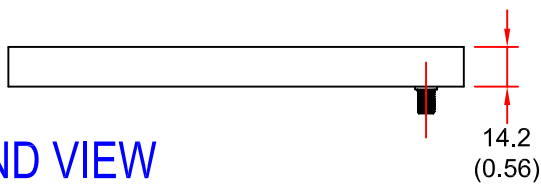

EUROPEAN ANTENNAS

Excellence through design
Creative in concept

FLAT PANEL ANTENNA

MODEL: FPA13-22L/657

FREQUENCY:	2.20 - 2.35 GHz	GAIN:	13 dBic
POLARISATION:	Circular (L.H.C)	BEAMWIDTH:	40° x 40°
AXIAL RATIO:	3 dB Typical	VSWR:	2:1
POWER RATING:	20 W	FRONT TO BACK	25 dB
TEMPERATURE:	-20°C to +50°C	MASS:	625g/1.38lbs
FINISH:	Gloss White & Alocrom	WIND LOADING:	5.15Kg/11.3lbs @ 100mph

REAR VIEW

ISOMETRIC VIEW

END VIEW

DIMENSIONS: mm (inches)

GA 657-1 Issued 030200

EUROPEAN ANTENNAS LTD.

LAMBDA HOUSE, CHEVELEY,
NEWMARKET, SUFFOLK, CB8 9RG,
UNITED KINGDOM.

TEL: +44 (0)1638 731888
FAX: +44 (0)1638 731999