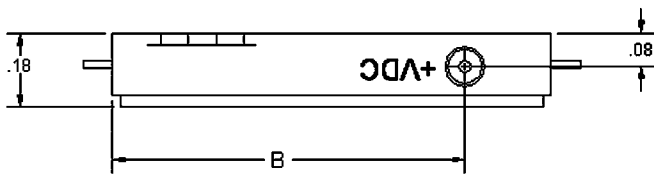

M SERIES DROP-IN PACKAGE

DASH NO	SERIES	DIM A	DIM B	DIM C	DIM D
-02	M2	.16	.28	.43	.27
-03	M3	.16	.32	.53	.38
-04	M4	.22	.43	.64	.42
-05	M5	.22	.53	.75	.53
-06	M6	.22	.64	.86	.64
-07	M7	.22	.75	.97	.75
-08	M8	.22	.86	1.07	.86

DIMENSIONS IN INCHES

DASH NO	SERIES	DIM A	DIM B	DIM C	DIM D
-02	M2	.16	.28	.43	.27
-03	M3	.16	.32	.53	.38
-04	M4	.22	.43	.64	.42
-05	M5	.22	.53	.75	.53
-06	M6	.22	.64	.86	.64
-07	M7	.22	.75	.97	.75
-08	M8	.22	.86	1.07	.86

DIMENSIONS IN INCHES

M SERIES WITH SMA CONNECTORS