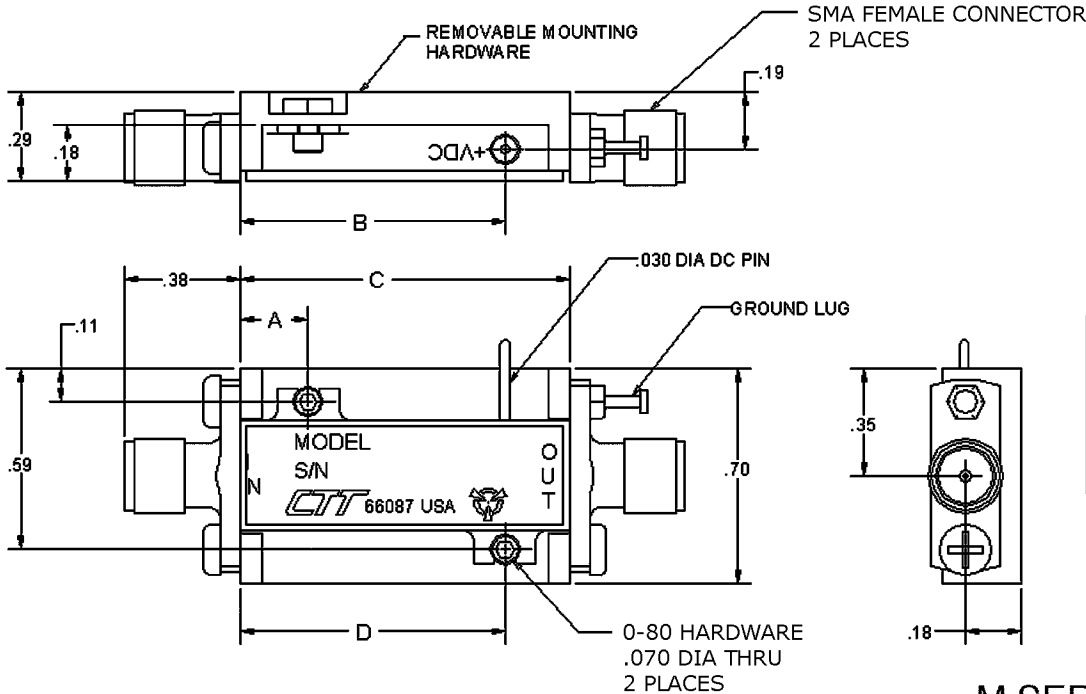

M SERIES DROP-IN PACKAGE

DASH NO	SERIES	DIM A	DIM B	DIM C	DIM D
-02	M2	.16	.28	.43	.27
-03	M3	.16	.32	.53	.38
-04	M4	.22	.43	.64	.42
-05	M5	.22	.53	.75	.53
-06	M6	.22	.64	.86	.64
-07	M7	.22	.75	.97	.75
-08	M8	.22	.86	1.07	.86

DIMENSIONS IN INCHES

DASH NO	SERIES	DIM A	DIM B	DIM C	DIM D
-02	M2	.16	.28	.43	.27
-03	M3	.16	.32	.53	.38
-04	M4	.22	.43	.64	.42
-05	M5	.22	.53	.75	.53
-06	M6	.22	.64	.86	.64
-07	M7	.22	.75	.97	.75
-08	M8	.22	.86	1.07	.86

DIMENSIONS IN INCHES

M SERIES WITH SMA CONNECTORS