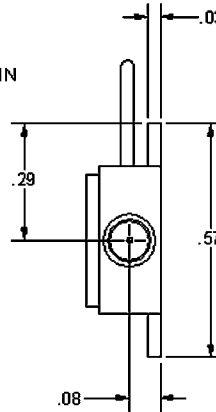

M SERIES DROP-IN PACKAGE

DASH NO	SERIES	DIM A	DIM B	DIM C	DIM D
-02	M2	.16	.28	.43	.27
-03	M3	.16	.32	.53	.38
-04	M4	.22	.43	.64	.42
-05	M5	.22	.53	.75	.53
-06	M6	.22	.64	.86	.64
-07	M7	.22	.75	.97	.75
-08	M8	.22	.86	1.07	.86

DIMENSIONS IN INCHES

DASH NO	SERIES	DIM A	DIM B	DIM C	DIM D
-02	M2	.16	.28	.43	.27
-03	M3	.16	.32	.53	.38
-04	M4	.22	.43	.64	.42
-05	M5	.22	.53	.75	.53
-06	M6	.22	.64	.86	.64
-07	M7	.22	.75	.97	.75
-08	M8	.22	.86	1.07	.86

DIMENSIONS IN INCHES

M SERIES WITH SMA CONNECTORS