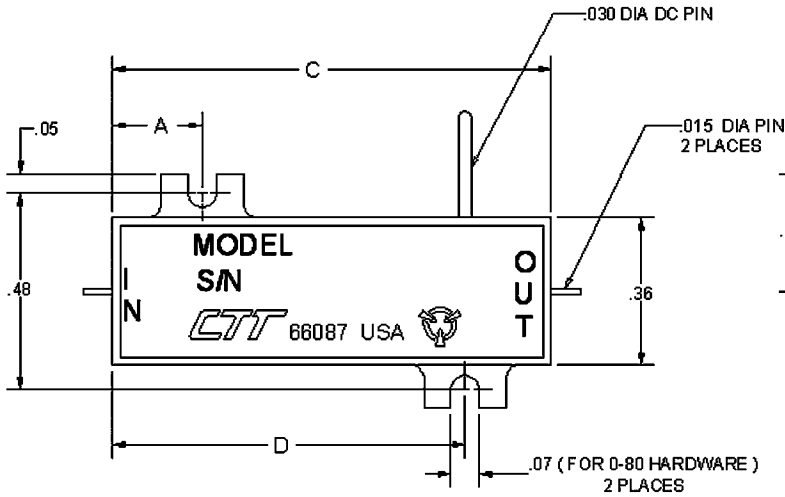

M SERIES DROP-IN PACKAGE

DASH NO	SERIES	DIM A	DIM B	DIM C	DIM D
-02	M2	.16	.28	.43	.27
-03	M3	.16	.32	.53	.38
-04	M4	.22	.43	.64	.42
-05	M5	.22	.53	.75	.53
-06	M6	.22	.64	.86	.64
-07	M7	.22	.75	.97	.75
-08	M8	.22	.86	1.07	.86

DIMENSIONS IN INCHES

DASH NO	SERIES	DIM A	DIM B	DIM C	DIM D
-02	M2	.16	.28	.43	.27
-03	M3	.16	.32	.53	.38
-04	M4	.22	.43	.64	.42
-05	M5	.22	.53	.75	.53
-06	M6	.22	.64	.86	.64
-07	M7	.22	.75	.97	.75
-08	M8	.22	.86	1.07	.86

DIMENSIONS IN INCHES

M SERIES WITH SMA CONNECTORS